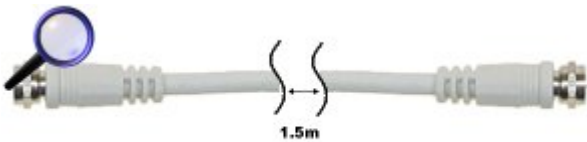

PRESENTATION

DELTA-OPTI Monika Matysiak; <https://www.delta.poznan.pl>
POL; 60-713 Poznań; Graniczna 10
e-mail: delta-opti@delta.poznan.pl; tel: +(48) 61 864 69 60