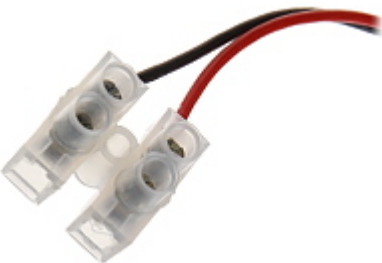

Code: LIR-IC88

OUTDOOR IR ILLUMINATOR **LIR-IC88** IR LAB

Net: **171.47 EUR** Gross: **210.91 EUR**

Outdoor IR illuminator with twilight switch.

SPECIFICATION

Range:	180 m
Illumination angle:	40 °
Housing:	Metal
Twilight switch:	✓
Power supply:	<ul style="list-style-type: none">• 12 V DC / 1.2 A• 24 V AC / 950 mA
Optical wavelength:	850 nm
"Index of Protection":	IP66
Operation temp:	-30 °C ... 40 °C
Weight:	2.0 kg
Dimensions:	Ø 157 x 228 mm
Manufacturer / Brand:	IR LAB
Guarantee:	2 years

PRESENTATION

Side view:

Mounting side view:

Power connector:

Dimensions:

In the kit:

OUR TESTS

Test of the LED illuminator with camera: