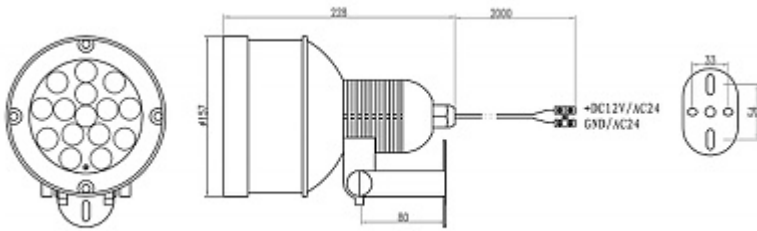

Code: LIR-IC88

OUTDOOR IR ILLUMINATOR **LIR-IC88** IR LAB

Net: **171.47 EUR** Gross: **210.91 EUR**

Outdoor IR illuminator with twilight switch.

SPECIFICATION

Range:	180 m
Illumination angle:	40 °
Housing:	Metal
Twilight switch:	✓
Power supply:	<ul style="list-style-type: none">• 12 V DC / 1.2 A• 24 V AC / 950 mA
Optical wavelength:	850 nm
"Index of Protection":	IP66
Operation temp:	-30 °C ... 40 °C
Weight:	2.0 kg
Dimensions:	Ø 157 x 228 mm
Manufacturer / Brand:	IR LAB
Guarantee:	2 years

PRESENTATION

Side view:

Mounting side view:

Power connector:

Dimensions:

In the kit:

OUR TESTS

Test of the LED illuminator with camera: