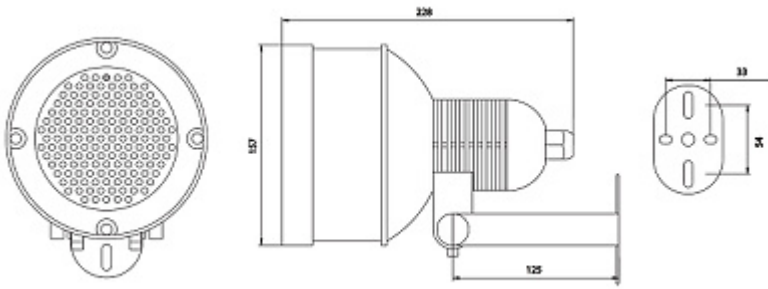

### SPECIFICATION

Range:	130 m
Illumination angle:	25 °
Housing:	Metal
Twilight switch:	✓
Power supply:	• 12 V DC / 1.4 A • 24 V AC / 1250 mA
Optical wavelength:	850 nm
"Index of Protection":	IP66
Operation temp:	-30 °C ... 40 °C
Weight:	2.05 kg
Dimensions:	Ø 157 x 228 mm
Manufacturer / Brand:	IR LAB
Guarantee:	2 years

### PRESENTATION

Side view:

Mounting side view:

Power connector:

Dimensions:

## PACKAGE

Dimensions (L x W x H): 0x0x0 mm	Gross Weight: 0 kg
----------------------------------	--------------------