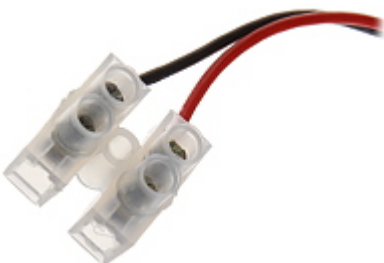

### SPECIFICATION

Range:	130 m
Illumination angle:	25 °
Housing:	Metal
Twilight switch:	✓
Power supply:	• 12 V DC / 1.4 A • 24 V AC / 1250 mA
Optical wavelength:	850 nm
"Index of Protection":	IP66
Operation temp:	-30 °C ... 40 °C
Weight:	2.05 kg
Dimensions:	Ø 157 x 228 mm
Manufacturer / Brand:	IR LAB
Guarantee:	2 years

### PRESENTATION

Side view:

Mounting side view:

Power connector:

Dimensions:

## OUR TESTS

Test of the LED illuminator with camera: