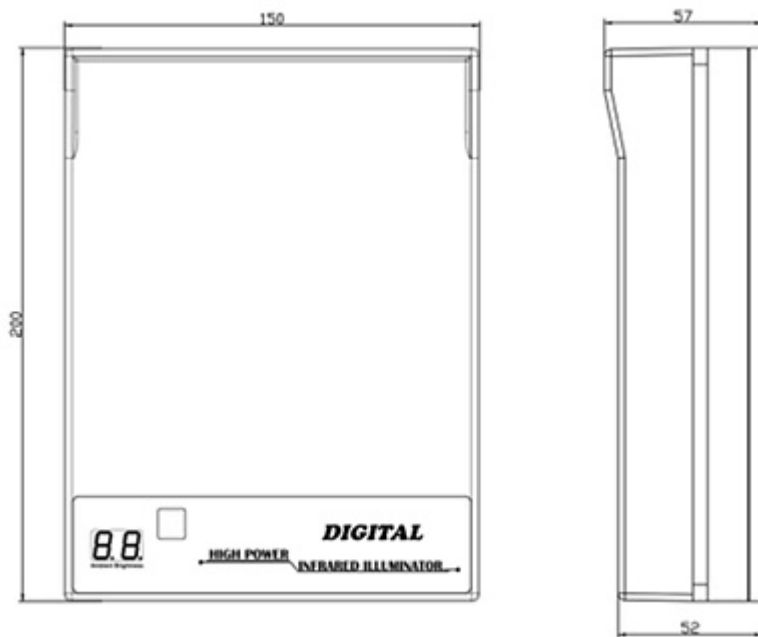

### SPECIFICATION

Range:	300 m
Illumination angle:	10 °
Housing:	Aluminum
Twilight switch:	✓
Power supply:	<ul style="list-style-type: none"><li>• 24 V DC / 1.67 A,</li><li>• 24 V AC</li></ul>
Optical wavelength:	850 nm
Main features:	<ul style="list-style-type: none"><li>• Vandal-proof housing (IK10)</li><li>• Delay time adjustment : 2 ... 30 s</li><li>• Ambient brightness indicator</li><li>• Number of brightness levels of lighting : 5</li><li>• Sensitivity adjustment</li><li>• Remote controlled</li><li>• (NO/NC) relay output / input</li><li>• MTBF (Mean Time Between Faults) : 40000 h</li></ul>
"Index of Protection":	IP68
Operation temp:	-30 °C ... 50 °C
Weight:	1.8 kg
Dimensions:	150 x 200 x 57 mm
Manufacturer / Brand:	COP
Guarantee:	2 years

### PRESENTATION

DELTA-OPTI Monika Matysiak; <https://www.delta.poznan.pl>  
POL; 60-713 Poznań; Graniczna 10  
e-mail: delta-opti@delta.poznan.pl; tel: +(48) 61 864 69 60

Side view:

Mounting side view:

Connectors:

Connectors description:

Dimensions:

In the kit: