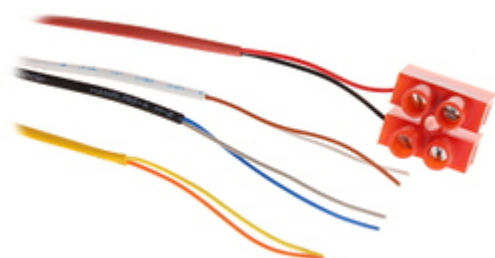

### SPECIFICATION

Range:	300 m
Illumination angle:	10 °
Housing:	Aluminum
Twilight switch:	✓
Power supply:	<ul style="list-style-type: none"><li>• 24 V DC / 1.67 A,</li><li>• 24 V AC</li></ul>
Optical wavelength:	850 nm
Main features:	<ul style="list-style-type: none"><li>• Vandal-proof housing (IK10)</li><li>• Delay time adjustment : 2 ... 30 s</li><li>• Ambient brightness indicator</li><li>• Number of brightness levels of lighting : 5</li><li>• Sensitivity adjustment</li><li>• Remote controlled</li><li>• (NO/NC) relay output / input</li><li>• MTBF (Mean Time Between Faults) : 40000 h</li></ul>
"Index of Protection":	IP68
Operation temp:	-30 °C ... 50 °C
Weight:	1.8 kg
Dimensions:	150 x 200 x 57 mm
Manufacturer / Brand:	COP
Guarantee:	2 years

Connectors description:

Dimensions:

In the kit: