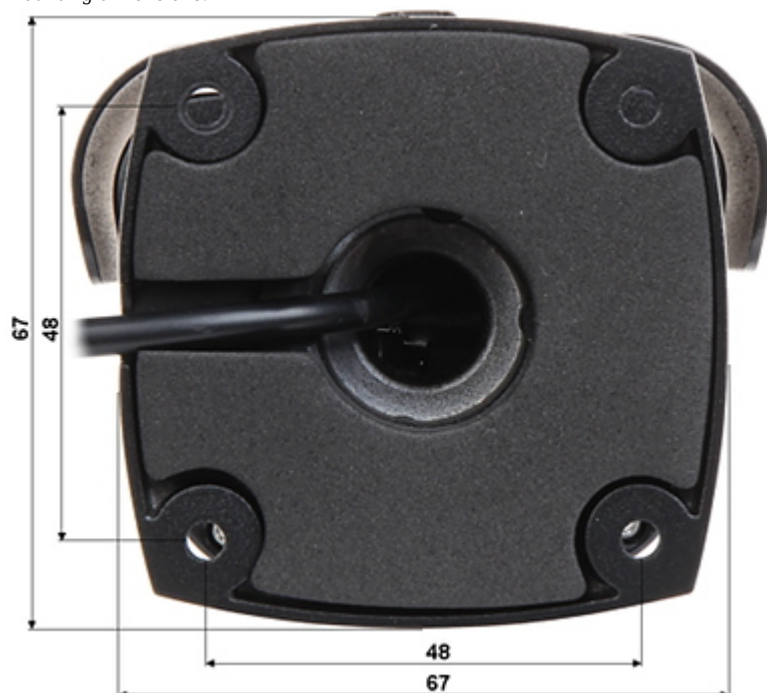

### SPECIFICATION

Range:	45 m
Illumination angle:	80 °
Housing:	Aluminum - powder painted
Twilight switch:	✓
Power supply:	• 12 V DC / 0.41 A, • 24 V AC / 0.32 A
Optical wavelength:	850 nm
"Index of Protection":	IP66
Operation temp:	-30 °C ... 40 °C
Weight:	0.7 kg
Dimensions:	205 x 90 x 77 mm
Manufacturer / Brand:	IR LAB
Guarantee:	2 years

Side view:

Mounting dimensions:

In the kit:

**PACKAGE**

Dimensions (L x W x H): 0x0x0 mm	Gross Weight: 0 kg
----------------------------------	--------------------