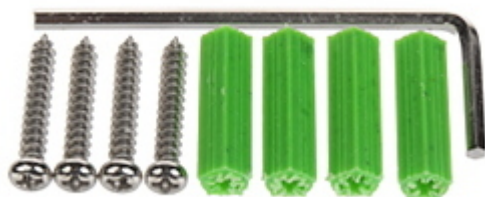

### SPECIFICATION

Range:	45 m
Illumination angle:	80 °
Housing:	Aluminum - powder painted
Twilight switch:	✓
Power supply:	• 12 V DC / 0.41 A, • 24 V AC / 0.32 A
Optical wavelength:	850 nm
"Index of Protection":	IP66
Operation temp:	-30 °C ... 40 °C
Weight:	0.7 kg
Dimensions:	205 x 90 x 77 mm
Manufacturer / Brand:	IR LAB
Guarantee:	2 years

Side view:

Mounting dimensions:

In the kit:

**PACKAGE**

Dimensions (L x W x H): 0x0x0 mm	Gross Weight: 0 kg
----------------------------------	--------------------