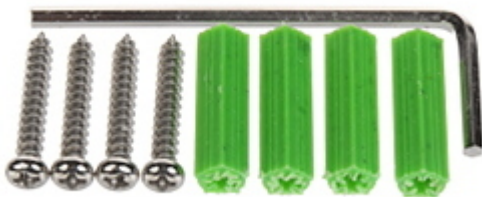

### SPECIFICATION

Range:	25 m
Illumination angle:	120 °
Housing:	Aluminum - powder painted
Twilight switch:	✓
Power supply:	<ul style="list-style-type: none"><li>• 12 V DC / 410 mA,</li><li>• 24 V AC / 320 mA</li></ul>
Optical wavelength:	850 nm
"Index of Protection":	IP66
Operation temp:	-30 °C ... 40 °C
Weight:	0.69 kg
Dimensions:	205 x 90 x 37
Manufacturer / Brand:	IR LAB
Guarantee:	2 years

### PRESENTATION

Front view:

Side view:

Mounting side view:

In the kit:

DELTA-OPTI Monika Matysiak; <https://www.delta.poznan.pl>  
POL; 60-713 Poznań; Graniczna 10  
e-mail: delta-opti@delta.poznan.pl; tel: +(48) 61 864 69 60