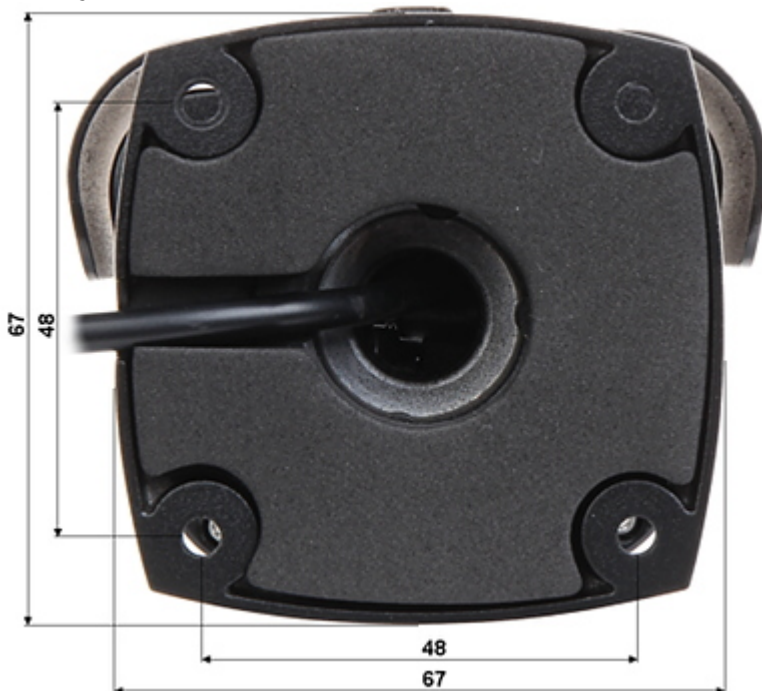

### SPECIFICATION

Range:	25 m
Illumination angle:	120 °
Housing:	Aluminum - powder painted
Twilight switch:	✓
Power supply:	<ul style="list-style-type: none"><li>• 12 V DC / 410 mA,</li><li>• 24 V AC / 320 mA</li></ul>
Optical wavelength:	850 nm
"Index of Protection":	IP66
Operation temp:	-30 °C ... 40 °C
Weight:	0.69 kg
Dimensions:	205 x 90 x 37
Manufacturer / Brand:	IR LAB
Guarantee:	2 years

### PRESENTATION

Front view:

Side view:

Mounting side view:

In the kit:

DELTA-OPTI Monika Matysiak; <https://www.delta.poznan.pl>  
POL; 60-713 Poznań; Graniczna 10  
e-mail: delta-opti@delta.poznan.pl; tel: +(48) 61 864 69 60