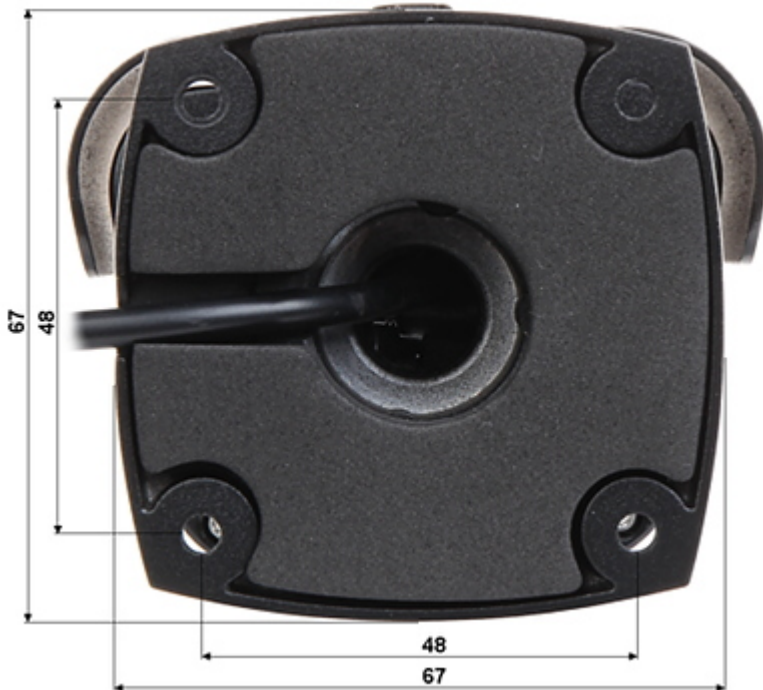

Code: LIR-CS32

OUTDOOR IR ILLUMINATOR **LIR-CS32** IR LAB

Net: **58.11 EUR** Gross: **58.11 EUR**

Outdoor IR illuminator with twilight switch.

SPECIFICATION

Range:	25 m
Illumination angle:	120 °
Housing:	Aluminum - powder painted
Twilight switch:	✓
Power supply:	• 12 V DC / 410 mA, • 24 V AC / 320 mA
Optical wavelength:	850 nm
"Index of Protection":	IP66
Operation temp:	-30 °C ... 40 °C
Weight:	0.69 kg
Dimensions:	205 x 90 x 37
Manufacturer / Brand:	IR LAB
Guarantee:	2 years

In the kit:

PACKAGE

Dimensions (L x W x H): 0x0x0 mm	Gross Weight: 0 kg
----------------------------------	--------------------