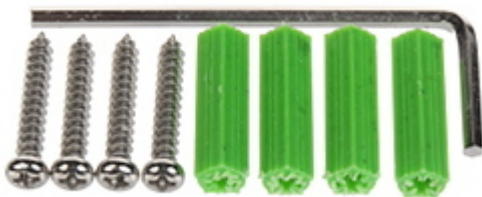

Code: LIR-CS32

OUTDOOR IR ILLUMINATOR **LIR-CS32** IR LAB

Net: **58.11 EUR** Gross: **58.11 EUR**

Outdoor IR illuminator with twilight switch.

SPECIFICATION

Range:	25 m
Illumination angle:	120 °
Housing:	Aluminum - powder painted
Twilight switch:	✓
Power supply:	• 12 V DC / 410 mA, • 24 V AC / 320 mA
Optical wavelength:	850 nm
"Index of Protection":	IP66
Operation temp:	-30 °C ... 40 °C
Weight:	0.69 kg
Dimensions:	205 x 90 x 37
Manufacturer / Brand:	IR LAB
Guarantee:	2 years

In the kit:

PACKAGE

Dimensions (L x W x H): 0x0x0 mm	Gross Weight: 0 kg
----------------------------------	--------------------