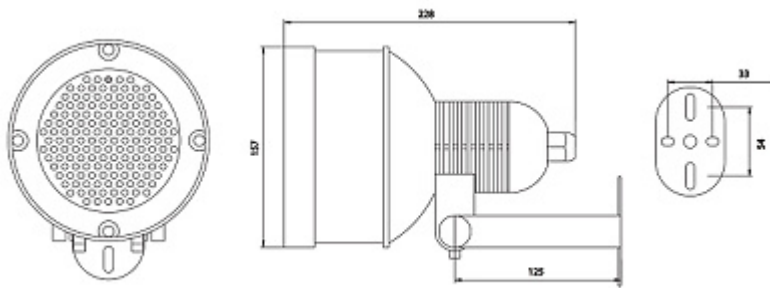

### SPECIFICATION

Range:	110 m
Illumination angle:	45 °
Housing:	Metal
Twilight switch:	✓
Power supply:	<ul style="list-style-type: none"><li>• 12 V DC / 1400 mA</li><li>• 24 V AC / 1250 mA</li></ul>
Optical wavelength:	850 nm
"Index of Protection":	IP66
Operation temp:	-30 °C ... 40 °C
Weight:	2.03 kg
Dimensions:	Ø 157 x 228 mm
Manufacturer / Brand:	IR LAB
Guarantee:	2 years

### PRESENTATION

Side view:

Mounting side view:

Power connector:

Dimensions:

In the kit: