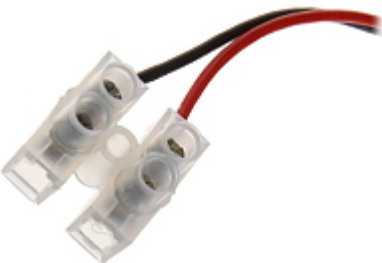

### SPECIFICATION

Range:	110 m
Illumination angle:	45 °
Housing:	Metal
Twilight switch:	✓
Power supply:	<ul style="list-style-type: none"><li>• 12 V DC / 1400 mA</li><li>• 24 V AC / 1250 mA</li></ul>
Optical wavelength:	850 nm
"Index of Protection":	IP66
Operation temp:	-30 °C ... 40 °C
Weight:	2.03 kg
Dimensions:	Ø 157 x 228 mm
Manufacturer / Brand:	IR LAB
Guarantee:	2 years

### PRESENTATION

Side view:

Mounting side view:

Power connector:

Dimensions:

In the kit:

## OUR TESTS

Test of the LED illuminator with camera: