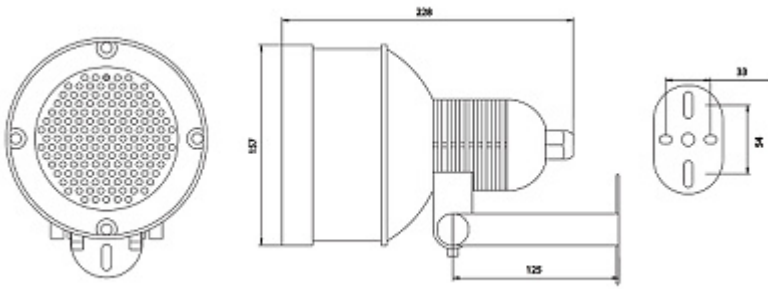

Code: LIR-CS88

OUTDOOR IR ILLUMINATOR **LIR-CS88** IR LAB

Net: **84.44 EUR** Gross: **84.44 EUR**

Outdoor IR illuminator with twilight switch.

SPECIFICATION

Range:	40 m
Illumination angle:	120 °
Housing:	Metal
Twilight switch:	✓
Power supply:	<ul style="list-style-type: none">• 12 V DC / 1400 mA• 24 V AC / 1250 mA
Optical wavelength:	850 nm
"Index of Protection":	IP66
Operation temp:	-30 °C ... 40 °C
Weight:	2.00 kg
Dimensions:	Ø 157 x 228 mm
Manufacturer / Brand:	IR LAB
Guarantee:	2 years

PRESENTATION

Side view:

Mounting side view:

Power connector:

Dimensions:

In the kit:

OUR TESTS

Test of the LED illuminator with camera:

PACKAGE

Dimensions (L x W x H): 0x0x0 mm	Gross Weight: 0 kg
----------------------------------	--------------------

DELTA-OPTI Monika Matysiak; <https://www.delta.poznan.pl>
POL; 60-713 Poznań; Graniczna 10
e-mail: delta-opti@delta.poznan.pl; tel: +(48) 61 864 69 60