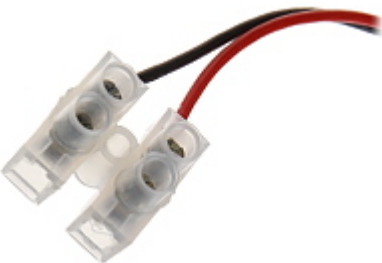

Code: LIR-CS88

OUTDOOR IR ILLUMINATOR **LIR-CS88** IR LAB

Net: **137.98 EUR** Gross: **169.72 EUR**

Outdoor IR illuminator with twilight switch.

SPECIFICATION

Range:	40 m
Illumination angle:	120 °
Housing:	Metal
Twilight switch:	✓
Power supply:	<ul style="list-style-type: none">• 12 V DC / 1400 mA• 24 V AC / 1250 mA
Optical wavelength:	850 nm
"Index of Protection":	IP66
Operation temp:	-30 °C ... 40 °C
Weight:	2.00 kg
Dimensions:	Ø 157 x 228 mm
Manufacturer / Brand:	IR LAB
Guarantee:	2 years

PRESENTATION

Side view:

Mounting side view:

Power connector:

Dimensions:

In the kit:

OUR TESTS

Test of the LED illuminator with camera: