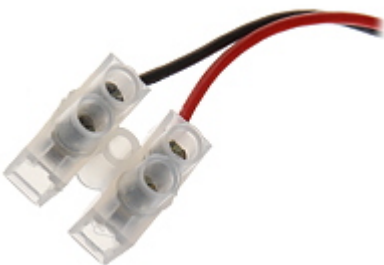

Code: LIR-CS88

OUTDOOR IR ILLUMINATOR **LIR-CS88** IR LAB

Net: **84.44 EUR** Gross: **84.44 EUR**

Outdoor IR illuminator with twilight switch.

SPECIFICATION

Range:	40 m
Illumination angle:	120 °
Housing:	Metal
Twilight switch:	✓
Power supply:	<ul style="list-style-type: none">• 12 V DC / 1400 mA• 24 V AC / 1250 mA
Optical wavelength:	850 nm
"Index of Protection":	IP66
Operation temp:	-30 °C ... 40 °C
Weight:	2.00 kg
Dimensions:	Ø 157 x 228 mm
Manufacturer / Brand:	IR LAB
Guarantee:	2 years

PRESENTATION

Side view:

Mounting side view:

Power connector:

Dimensions:

In the kit:

OUR TESTS

Test of the LED illuminator with camera: