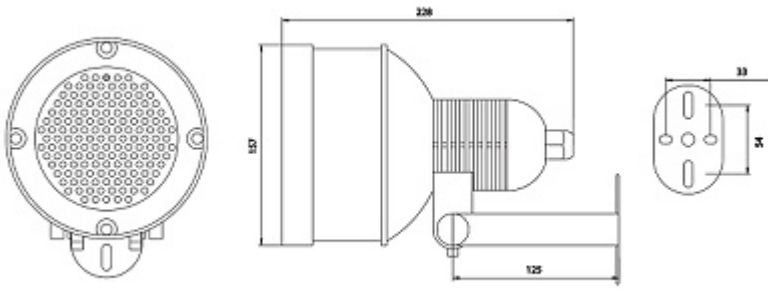

Code: LIR-CS88

OUTDOOR IR ILLUMINATOR **LIR-CS88** IR LAB

Net: **137.98 EUR** Gross: **169.72 EUR**

Outdoor IR illuminator with twilight switch.

SPECIFICATION

Range:	40 m
Illumination angle:	120 °
Housing:	Metal
Twilight switch:	✓
Power supply:	<ul style="list-style-type: none">• 12 V DC / 1400 mA• 24 V AC / 1250 mA
Optical wavelength:	850 nm
"Index of Protection":	IP66
Operation temp:	-30 °C ... 40 °C
Weight:	2.00 kg
Dimensions:	Ø 157 x 228 mm
Manufacturer / Brand:	IR LAB
Guarantee:	2 years

PRESENTATION

Side view:

Mounting side view:

Power connector:

Dimensions:

In the kit:

OUR TESTS

Test of the LED illuminator with camera:

PACKAGE

Dimensions (L x W x H): 0x0x0 mm	Gross Weight: 0 kg
----------------------------------	--------------------