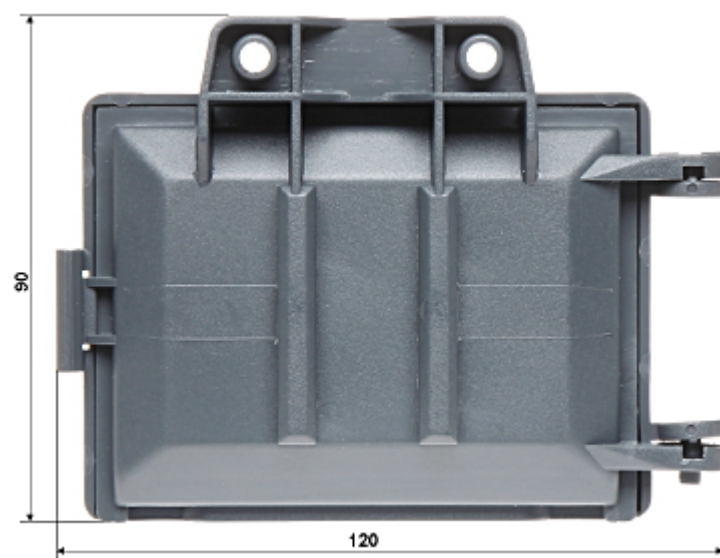

### SPECIFICATION

Material:	PET
Main features:	The device housing can be easily installed to the walls using the screws and to the masts with a tie
Weight:	0.056 kg
Internal dimensions:	87 x 59 x 26 mm
External dimensions:	116 x 91 x 36 mm
Manufacturer / Brand:	DELTA
Guarantee:	<b>3 years</b>

### PRESENTATION

Internal view:

Mounting side view:

Dimensions: