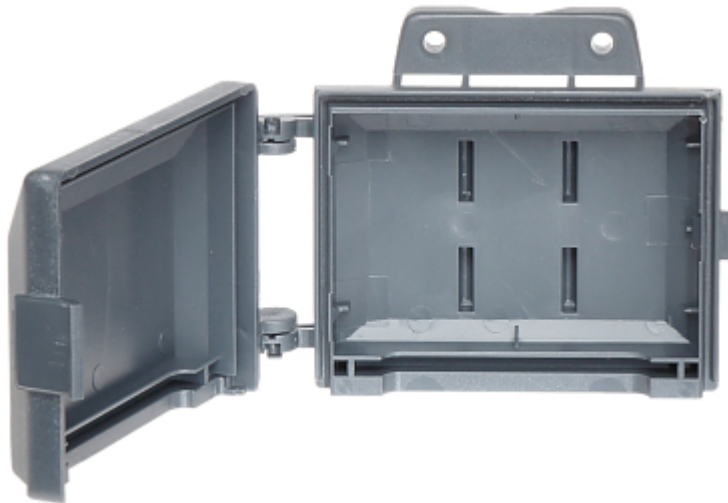

## END ELECTRICAL BOX **W4-PUSZKA**

Net: **1.65 EUR** Gross: **1.65 EUR**

### SPECIFICATION

Material:	PET
Main features:	The device housing can be easily installed to the walls using the screws and to the masts with a tie
Weight:	0.056 kg
Internal dimensions:	87 x 59 x 26 mm
External dimensions:	116 x 91 x 36 mm
Manufacturer / Brand:	DELTA
Guarantee:	<b>3 years</b>

### PRESENTATION

Internal view:

Mounting side view:

Dimensions: