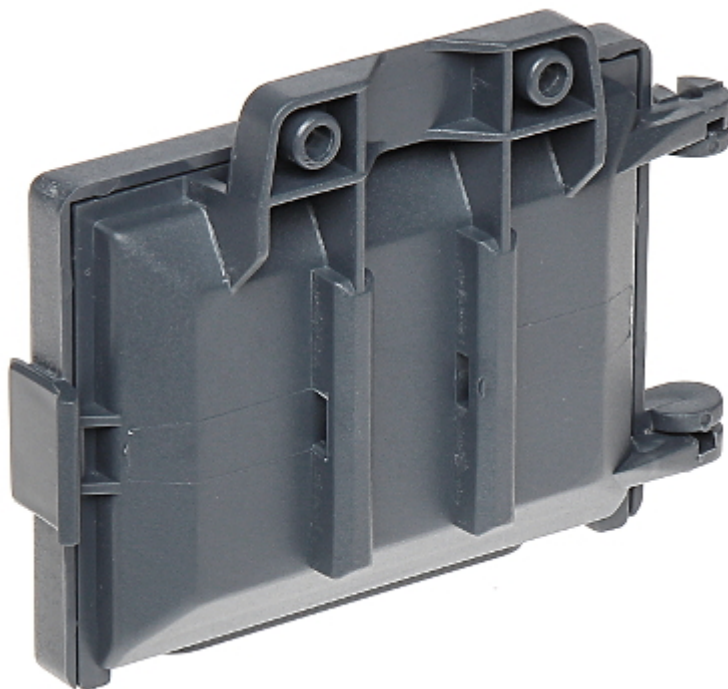

### SPECIFICATION

Material:	PET
Main features:	The device housing can be easily installed to the walls using the screws and to the masts with a tie
Weight:	0.056 kg
Internal dimensions:	87 x 59 x 26 mm
External dimensions:	116 x 91 x 36 mm
Manufacturer / Brand:	DELTA
Guarantee:	<b>3 years</b>

### PRESENTATION

Internal view:

Mounting side view:

Dimensions: