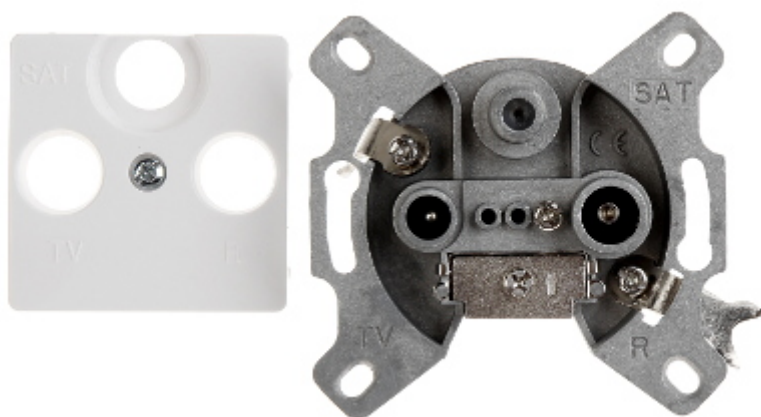

Front view: