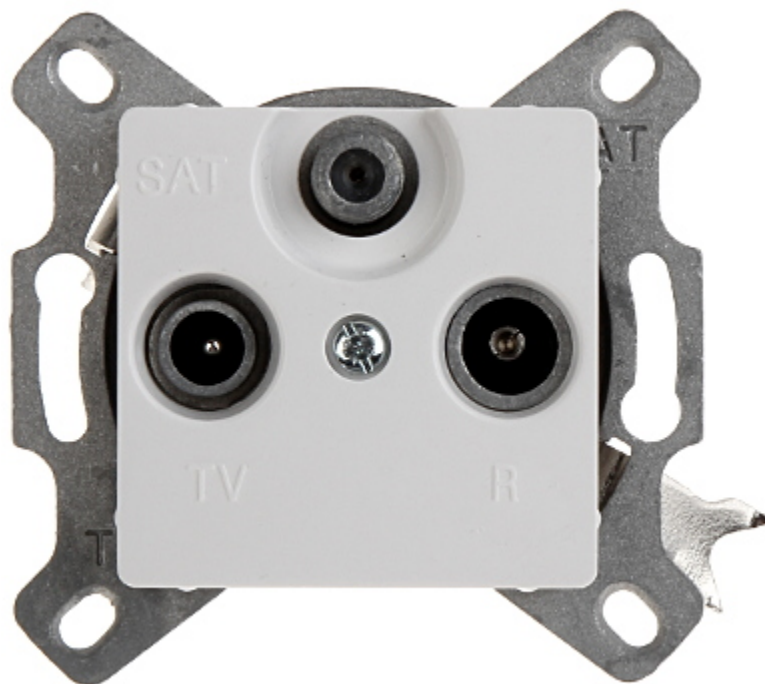

Front view: