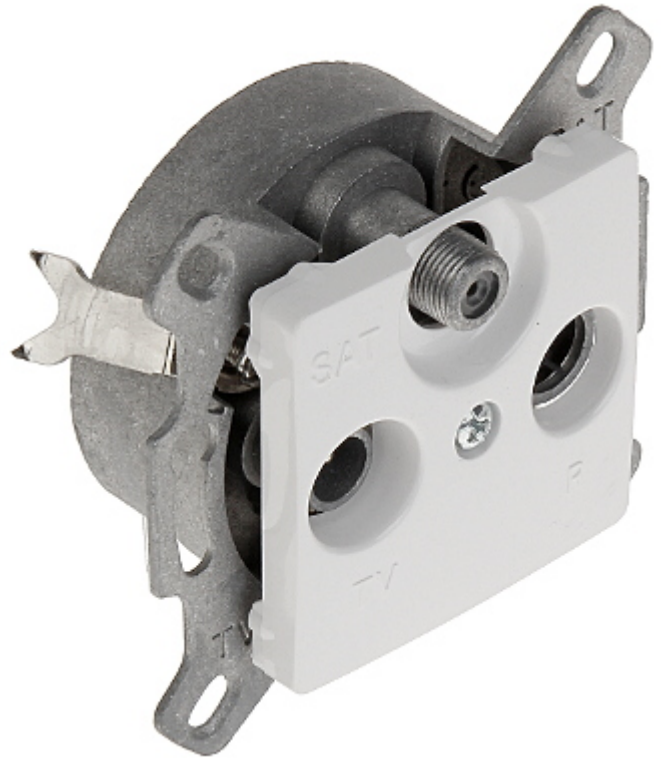

Code: LE-773635

END-OF-LINE OUTLET **LE-773635** R-TV SAT Cariva LEGRAND

Net: **13.97 EUR** Gross: **17.18 EUR**

The LE-773635 device combines the functions of a radio, television and satellite socket.

SPECIFICATION

Mount:	Flush
TV frequency range:	4 ... 30 MHz 47 ... 68 MHz 120 ... 862 MHz
Radio frequency range:	87.5 ... 108 MHz
SAT frequency range:	950 ... 2400 MHz
TV tap attenuation:	3.0 dB
Radio tap attenuation:	3.0 dB
SAT tap attenuation:	3.0 dB
Application:	Cariva product series
Weight:	0.108 kg
Dimensions:	70 x 68 x 38 mm
Manufacturer / Brand:	LEGRAND
Guarantee:	2 years