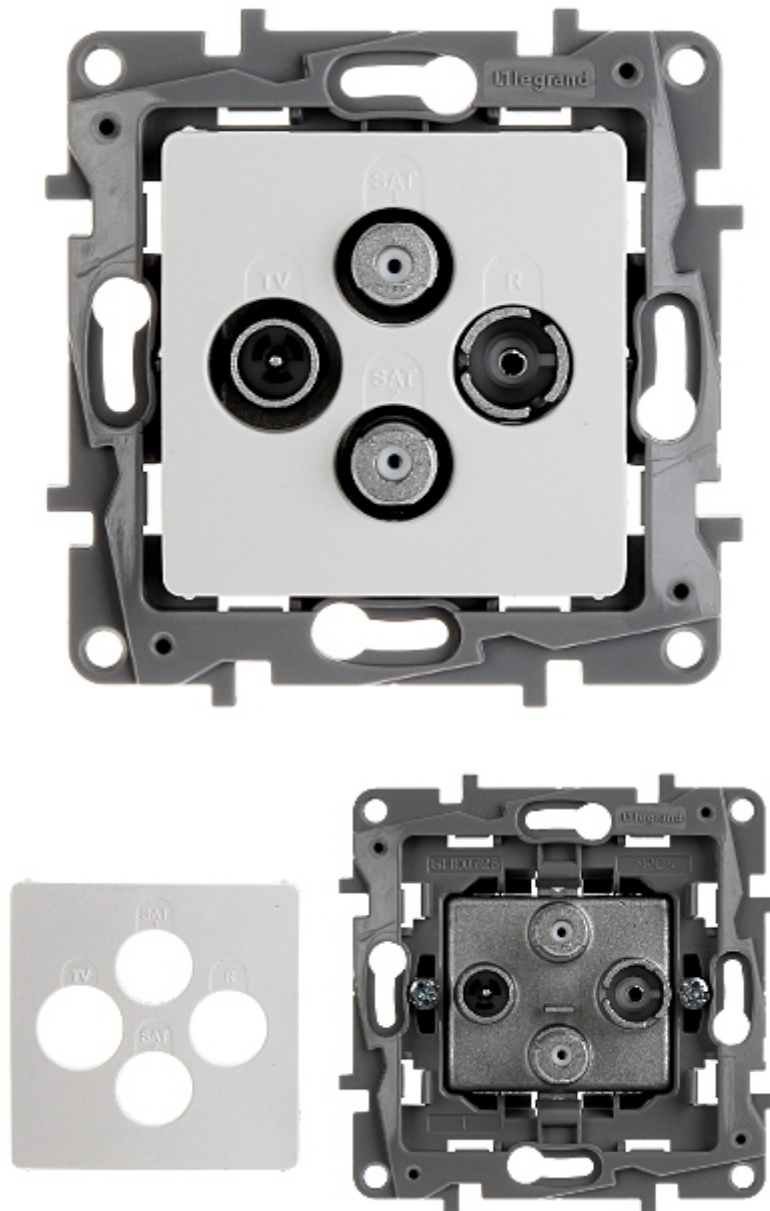

Front view: