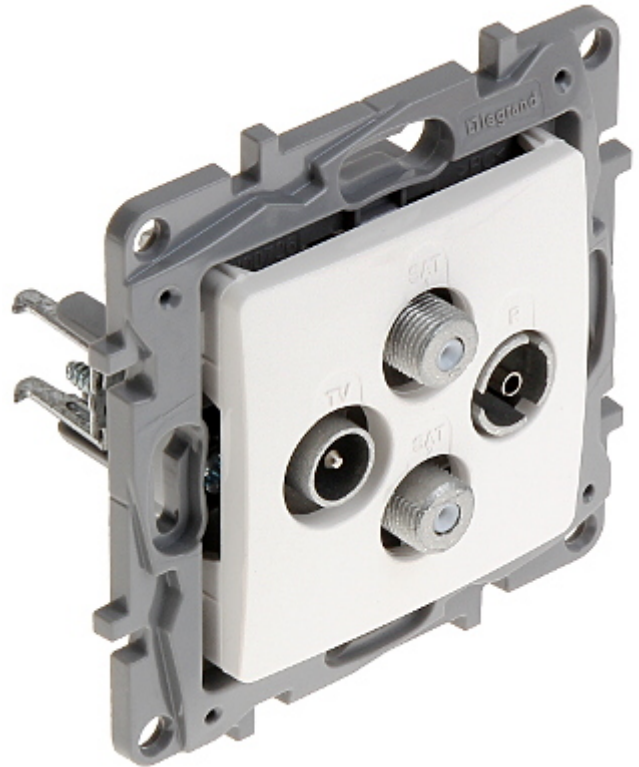

Code: LE-764566

END-OF-LINE OUTLET **LE-764566** R-TV + 2xSAT Niloe LEGRAND

Net: **12.72 EUR** Gross: **15.65 EUR**

The LE-764566 device combines the functions of a radio, television and satellite socket.

SPECIFICATION

Mount:	Flush, Claw or screw mounting
TV frequency range:	5 ... 68 MHz 120 ... 862 MHz
Radio frequency range:	87.5 ... 108 MHz
SAT frequency range:	950 ... 2400 MHz
TV tap attenuation:	1.5 dB
Radio tap attenuation:	1.5 dB
SAT tap attenuation:	2.0 dB
Application:	Niloe product series
Weight:	0.098 kg
Dimensions:	76 x 76 x 40 mm
Manufacturer / Brand:	LEGRAND
Guarantee:	2 years