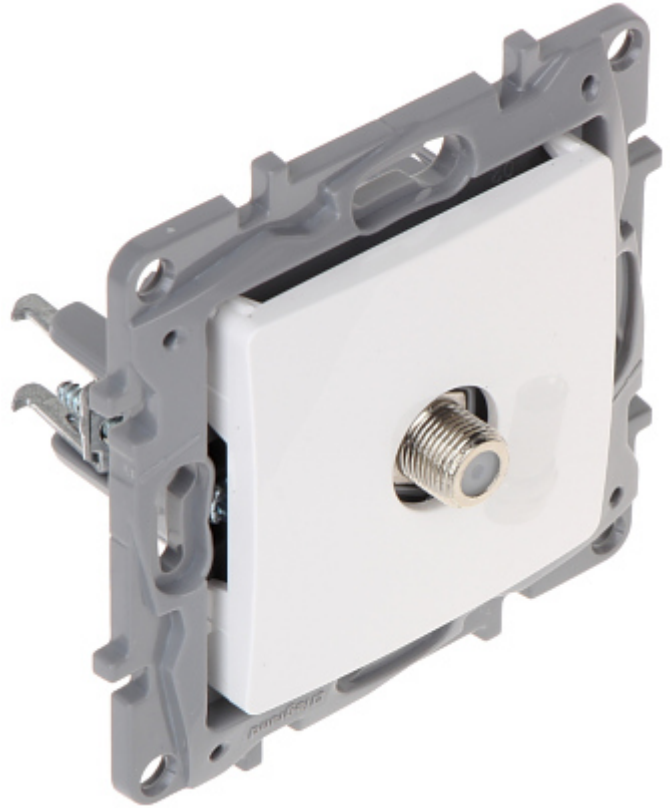

Code: LE-764549

FINAL SOCKET **LE-764549** TV / SAT Niloe LEGRAND

Net: **6.48 EUR** Gross: **6.48 EUR**

The LE-764549 final socket is dedicated to the star-topology installations.

SPECIFICATION

| | |
|-----------------------|---------------------------------------|
| Mount: | Flush-mounted, Claw or screw mounting |
| TV frequency range: | 5 ... 68 MHz 120 ... 862 MHz |
| SAT frequency range: | 950 ... 2400 MHz |
| TV tap attenuation: | 1.0 dB |
| SAT tap attenuation: | 1.0 dB |
| Application: | Niloe product series |
| Weight: | 0.039 kg |
| Dimensions: | 76 x 76 x 41 mm |
| Manufacturer / Brand: | LEGRAND |
| Guarantee: | 2 years |