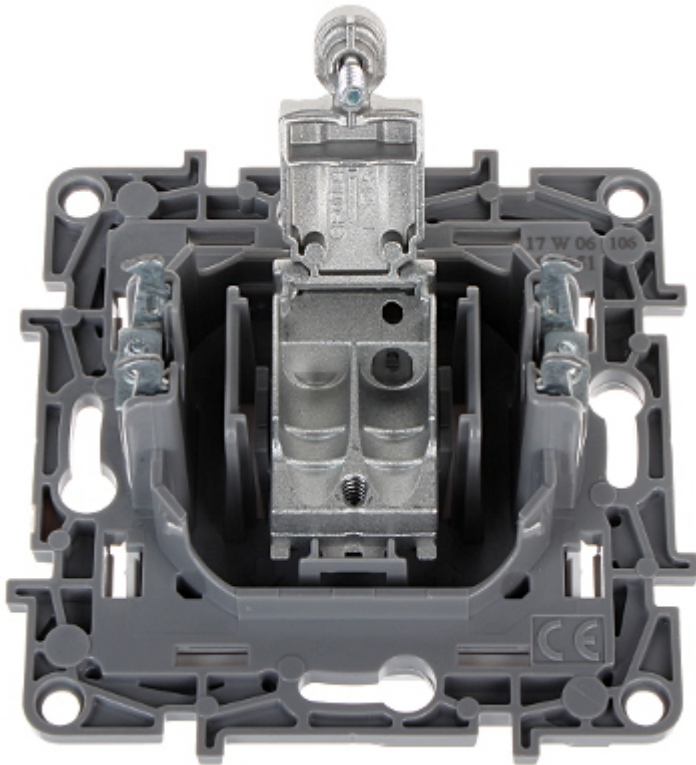

Code: LE-764551

FINAL SOCKET **LE-764551** TV Niloe LEGRAND

Net: **7.54 EUR** Gross: **7.54 EUR**

The LE-764551 final socket is dedicated to the star-topology installations.

SPECIFICATION

Mount:	Flush-mounted, Claw or screw mounting
TV frequency range:	5 ... 68 MHz 120 ... 862 MHz
TV tap attenuation:	1 dB
Application:	Niloe product series
Weight:	0.059 kg
Dimensions:	76 x 76 x 40 mm
Manufacturer / Brand:	LEGRAND
Guarantee:	2 years

PRESENTATION

Front view:

Rear view:

PACKAGE

Dimensions (L x W x H): 0x0x0 mm	Gross Weight: 0 kg
----------------------------------	--------------------