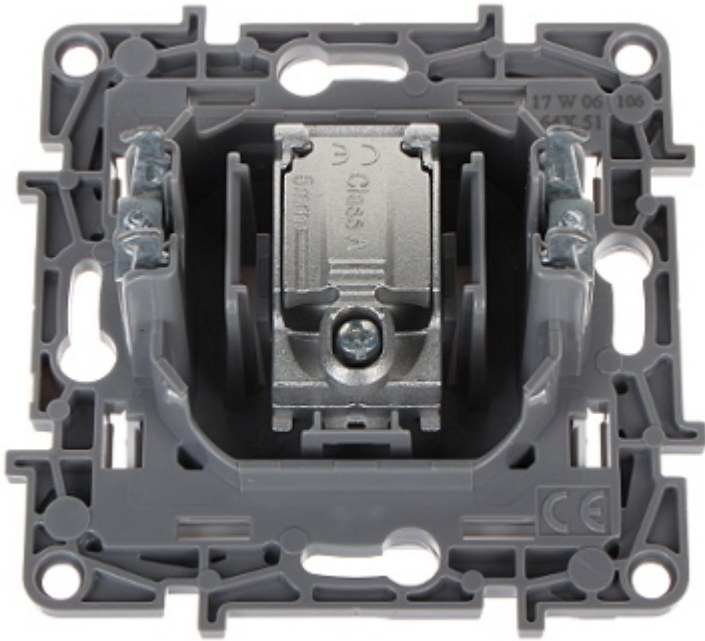

Code: LE-764551

FINAL SOCKET **LE-764551** TV Niloe LEGRAND

Net: **7.54 EUR** Gross: **7.54 EUR**

The LE-764551 final socket is dedicated to the star-topology installations.

SPECIFICATION

Mount:	Flush-mounted, Claw or screw mounting
TV frequency range:	5 ... 68 MHz 120 ... 862 MHz
TV tap attenuation:	1 dB
Application:	Niloe product series
Weight:	0.059 kg
Dimensions:	76 x 76 x 40 mm
Manufacturer / Brand:	LEGRAND
Guarantee:	2 years

PRESENTATION

Front view:

Rear view:

PACKAGE

Dimensions (L x W x H): 0x0x0 mm	Gross Weight: 0 kg
----------------------------------	--------------------