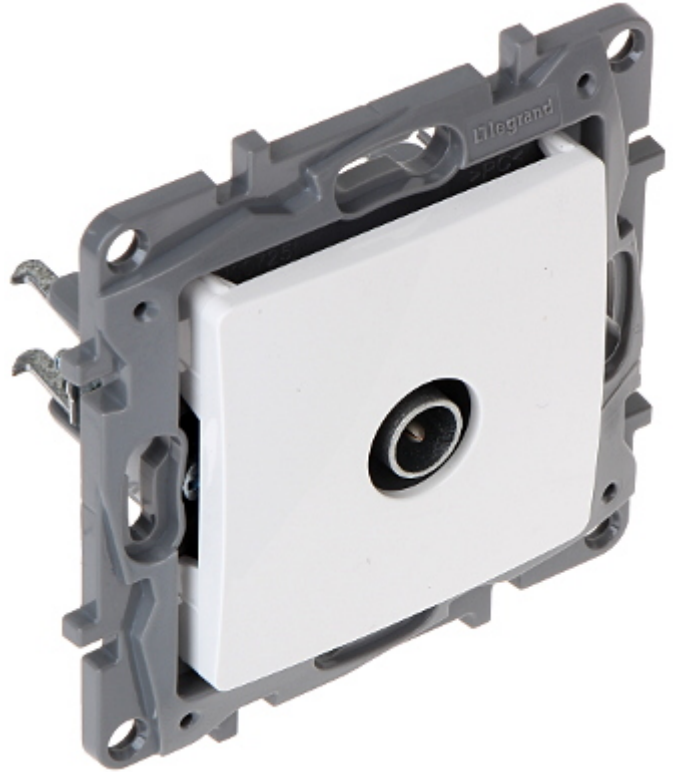

Code: LE-764551

END-OF-LINE OUTLET **LE-764551** TV Niloe LEGRAND

Net: **5.75 EUR** Gross: **7.07 EUR**

The LE-764551 end-of-line outlet is dedicated to the star-topology installations.

SPECIFICATION

Mount:	Flush, Claw or screw mounting
TV frequency range:	5 ... 68 MHz 120 ... 862 MHz
TV tap attenuation:	1 dB
Application:	Niloe product series
Weight:	0.059 kg
Dimensions:	76 x 76 x 40 mm
Manufacturer / Brand:	LEGRAND
Guarantee:	2 years

PRESENTATION

Front view:

Rear view: