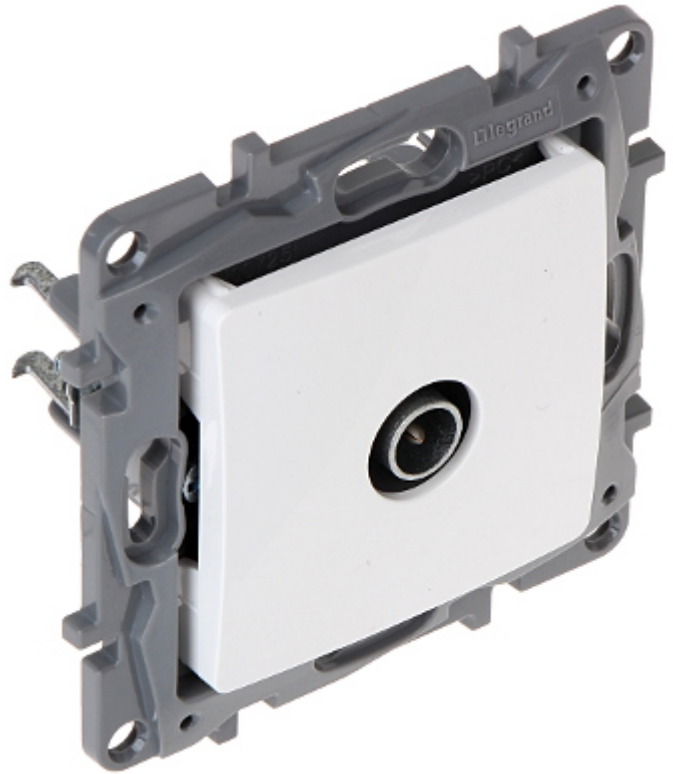

Code: LE-764551

FINAL SOCKET **LE-764551** TV Niloe LEGRAND

Net: **7.54 EUR** Gross: **7.54 EUR**

The LE-764551 final socket is dedicated to the star-topology installations.

SPECIFICATION

Mount:	Flush-mounted, Claw or screw mounting
TV frequency range:	5 ... 68 MHz 120 ... 862 MHz
TV tap attenuation:	1 dB
Application:	Niloe product series
Weight:	0.059 kg
Dimensions:	76 x 76 x 40 mm
Manufacturer / Brand:	LEGRAND
Guarantee:	2 years

PRESENTATION

Front view:

Rear view:

PACKAGE

Dimensions (L x W x H): 0x0x0 mm	Gross Weight: 0 kg
----------------------------------	--------------------