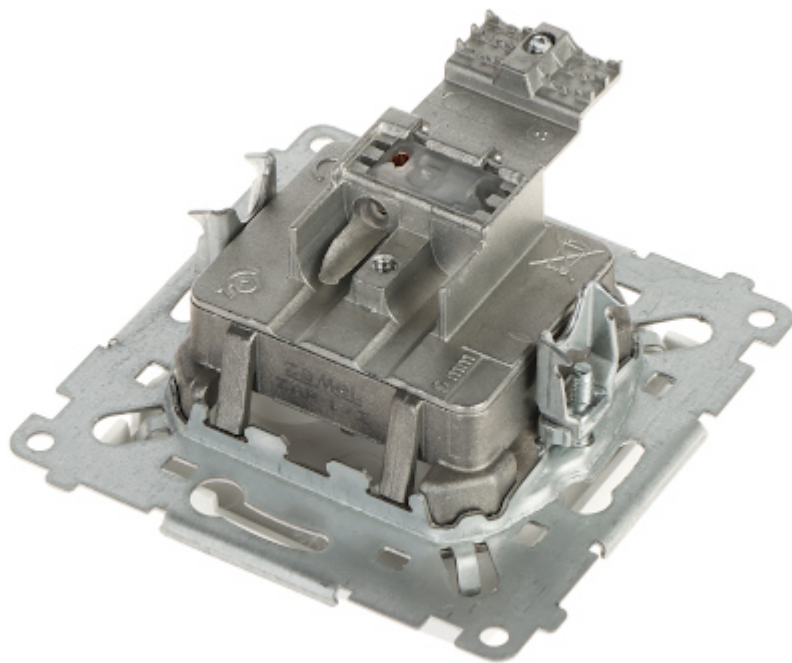

PACKAGE

Dimensions (L x W x H): 0x0x0 mm	Gross Weight: 0 kg