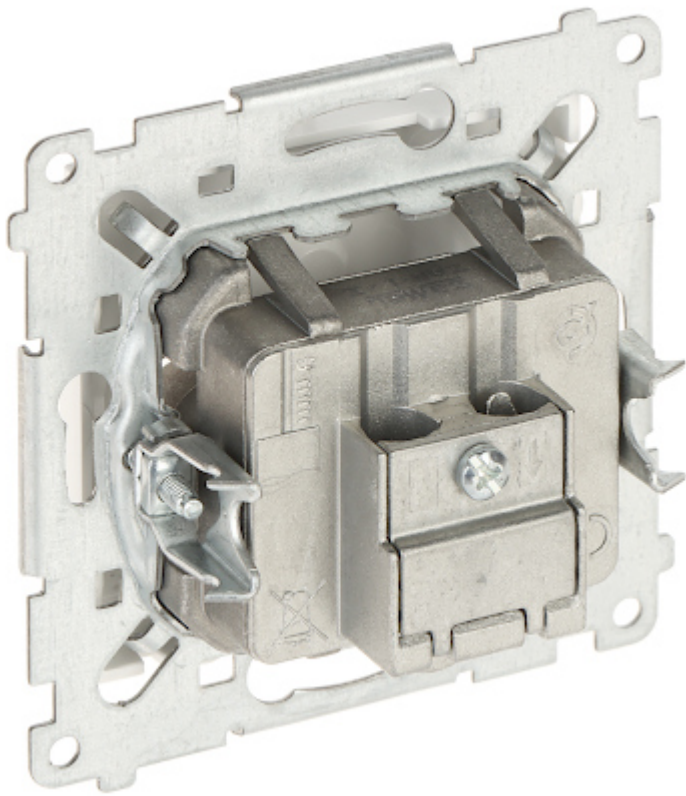

PACKAGE

Dimensions (L x W x H): 0x0x0 mm	Gross Weight: 0 kg