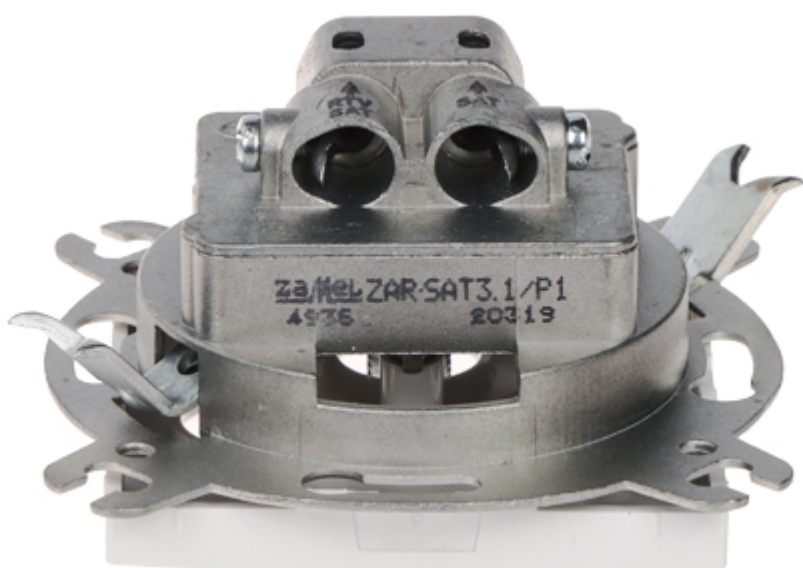

## SPECIFICATION

Mount:	Flush-mounted, Claw or screw mounting
Sockets type:	<ul style="list-style-type: none"><li>• 1 pcs R-TV - IEC male</li><li>• 2 pcs SAT - F socket</li></ul>
Connector:	screw terminals
R-TV frequency range:	5 ... 862 MHz
SAT frequency range:	950 ... 2050 MHz
R-TV tap attenuation:	1 dB
SAT tap attenuation:	3 dB
Application:	Santra product series
Main features:	<ul style="list-style-type: none"><li>• Overprint : RTV/SAT/SAT</li><li>• Compliance with PN-EN-60669-1:2018-04 standard</li><li>• "Index of Protection" : IP20</li></ul>
Color:	White
Weight:	0.108 kg
Dimensions:	70 x 70 x 41 mm
Manufacturer / Brand:	Elektro-Plast Nasielsk
Guarantee:	7 years

Rear view:

Connectors: