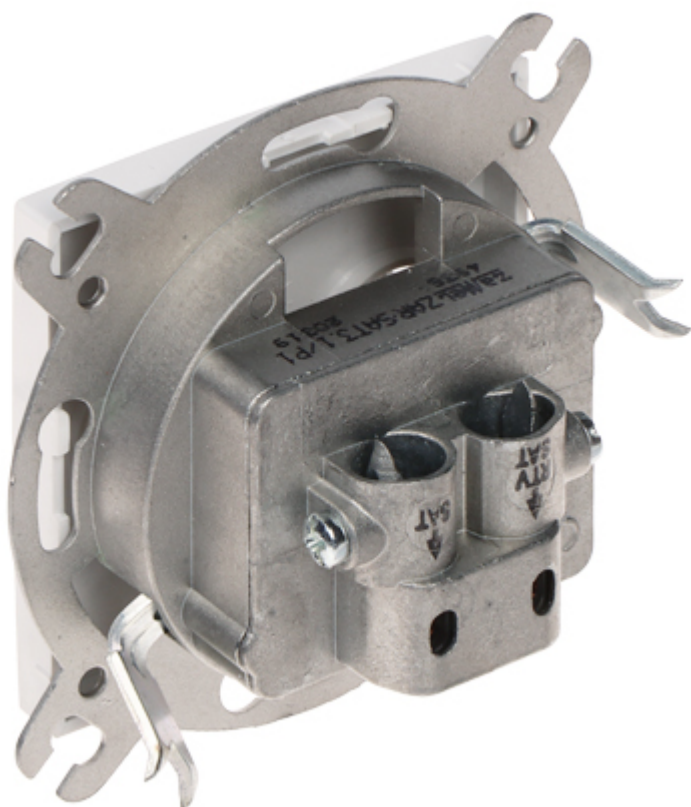

# FINAL SOCKET **SANTRA/4160-10/EPN** R-TV + 2xSAT Elektro-Plast

Net: **20.68 EUR** Gross: **20.68 EUR**

R-TV-2xSAT final aerial socket.

## SPECIFICATION

Mount:	Flush-mounted, Claw or screw mounting
Sockets type:	<ul style="list-style-type: none"><li>• 1 pcs R-TV - IEC male</li><li>• 2 pcs SAT - F socket</li></ul>
Connector:	screw terminals
R-TV frequency range:	5 ... 862 MHz
SAT frequency range:	950 ... 2050 MHz
R-TV tap attenuation:	1 dB
SAT tap attenuation:	3 dB
Application:	Santra product series
Main features:	<ul style="list-style-type: none"><li>• Overprint : RTV/SAT/SAT</li><li>• Compliance with PN-EN-60669-1:2018-04 standard</li><li>• "Index of Protection" : IP20</li></ul>
Color:	White
Weight:	0.108 kg
Dimensions:	70 x 70 x 41 mm
Manufacturer / Brand:	Elektro-Plast Nasielsk
Guarantee:	7 years

Rear view:

Connectors: