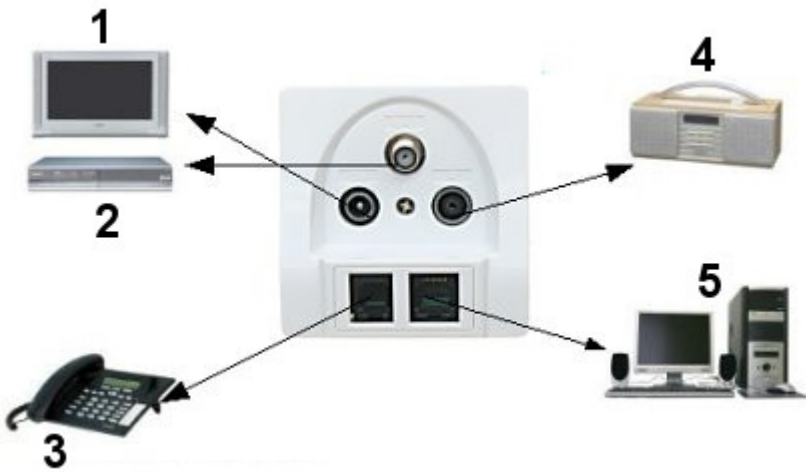

1) TV
  2) SAT RECEIVER
  3) PHONE, MODEM
  4) RADIO
  5) INTERNET
2. Front view: