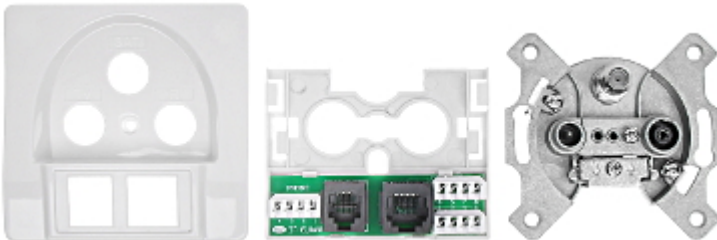

SPECIFICATION

Mount:	Flush
TV frequency range:	5 ... 68 MHz 174 ... 862 MHz
Radio frequency range:	88 ... 125 MHz
SAT frequency range:	950 ... 2250 MHz
TV tap attenuation:	2.0 ... 2.5 dB
Radio tap attenuation:	2.0 dB
SAT tap attenuation:	2.5 ... 3.5 dB
Main features:	<ul style="list-style-type: none">• Socket RJ 45 - 8 pcs pin• Socket RJ 11
Weight:	0.140 kg
Guarantee:	2 years

Internal view:

Rear view:

In the kit: