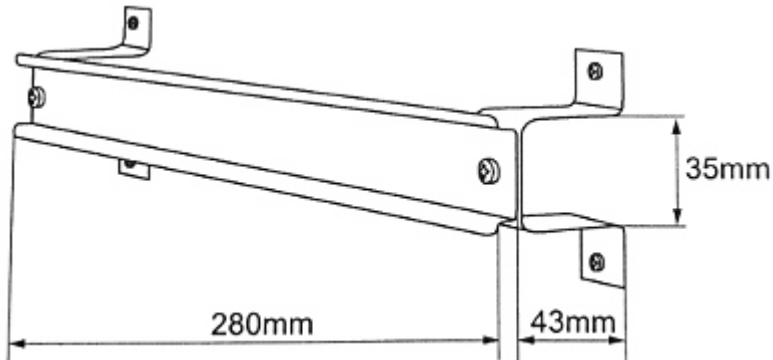

Example of application:

DELTA-OPTI Monika Matysiak; <https://www.delta.poznan.pl>
POL; 60-713 Poznań; Graniczna 10
e-mail: delta-opti@delta.poznan.pl; tel: +(48) 61 864 69 60