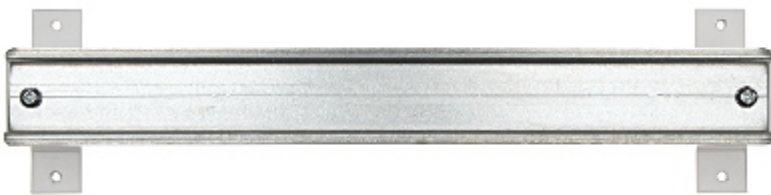

Code: OMI-5-DIN

MOUNTING RAIL DIN TS-35 **OMI-5-DIN** FOR OMI-5 ENCLOSURE SATEL

Net: 18.46 EUR Gross: 22.71 EUR

SPECIFICATION

Length:	281 mm
Material:	Steel galvanized
Main features:	<ul style="list-style-type: none">• Dedicated for mounting in the OMI-5 enclosure,• Mounting brackets included in the set
Weight:	0.17 kg
Dimensions:	281 x 35 x 43 mm
Manufacturer / Brand:	SATEL
Guarantee:	2 years

PRESENTATION

Mounting dimensions:

Example of application:

DELTA-OPTI Monika Matysiak; <https://www.delta.poznan.pl>
POL; 60-713 Poznań; Graniczna 10
e-mail: delta-opti@delta.poznan.pl; tel: +(48) 61 864 69 60