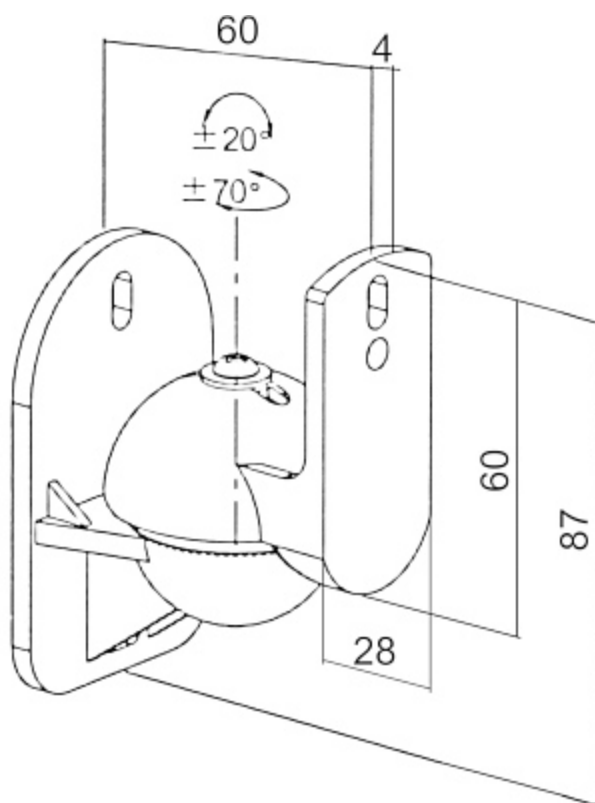

SPECIFICATION

In package:	2 pcs The price for package
Bearing capacity:	3.5 kg
Distance from mounting surface:	60 mm
Tilt adjustment:	$\pm 20^\circ$
Horizontal rotation:	$\pm 70^\circ$
Dimensions:	87 x 47 x 60 mm
Weight:	0.06 kg
Manufacturer / Brand:	BRATECK
Guarantee:	2 years

PRESENTATION

Front view:

Rear view:

Mounting dimensions:

In the kit: