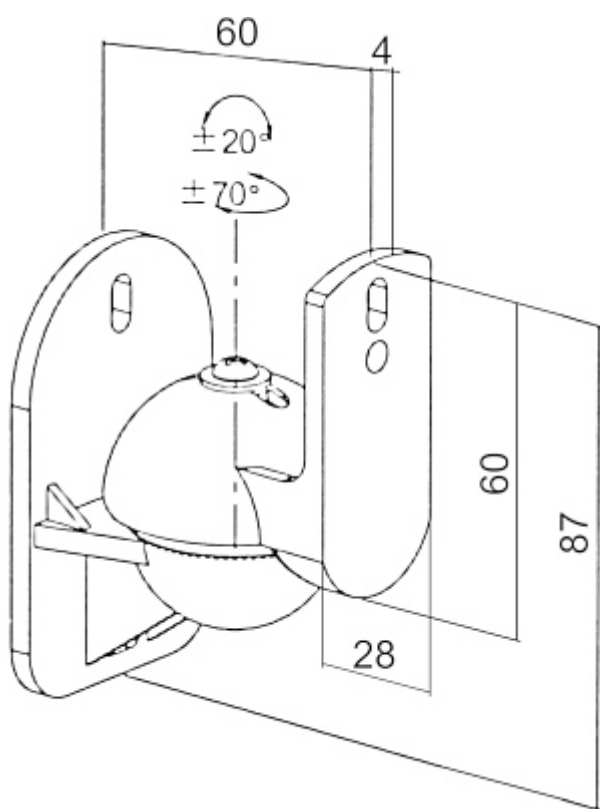

SPECIFICATION

In package:	2 pcs The price for package
Bearing capacity:	3.5 kg
Distance from mounting surface:	60 mm
Tilt adjustment:	$\pm 20^\circ$
Horizontal rotation:	$\pm 70^\circ$
Dimensions:	87 x 47 x 60 mm
Weight:	0.06 kg
Manufacturer / Brand:	BRATECK
Guarantee:	2 years

PRESENTATION

Front view:

Rear view:

Mounting dimensions:

In the kit:

PACKAGE

DELTA-OPTI Monika Matysiak; <https://www.delta.poznan.pl>
POL; 60-713 Poznań; Graniczna 10
e-mail: delta-opti@delta.poznan.pl; tel: +(48) 61 864 69 60

Dimensions (L x W x H): 0x0x0 mm	Gross Weight: 0 kg
----------------------------------	--------------------