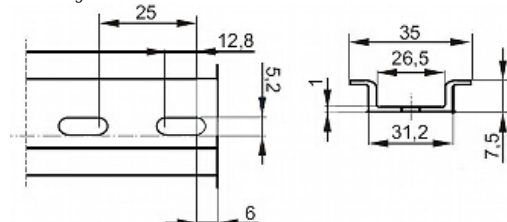

Mounting dimensions: