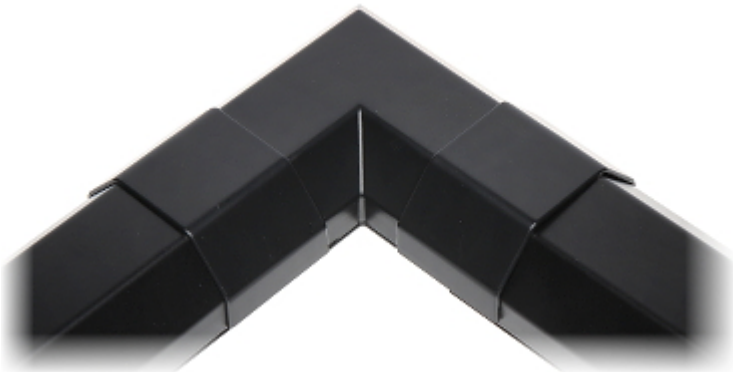

Example of application:

In the kit: