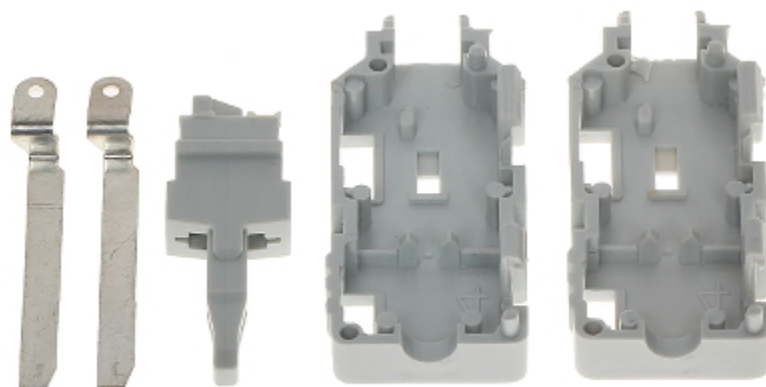

Code: LSA-W

MEASURING CONNECTOR 2-PIN LSA-W

Net: 0.45 EUR Gross: 0.55 EUR

Measuring connector for couplers LSA type.

SPECIFICATION

Number of pins:	2 pcs
Weight:	0.003 kg
Dimensions:	49 x 14 x 9.5 mm

PRESENTATION

Internal view:

Example of application: