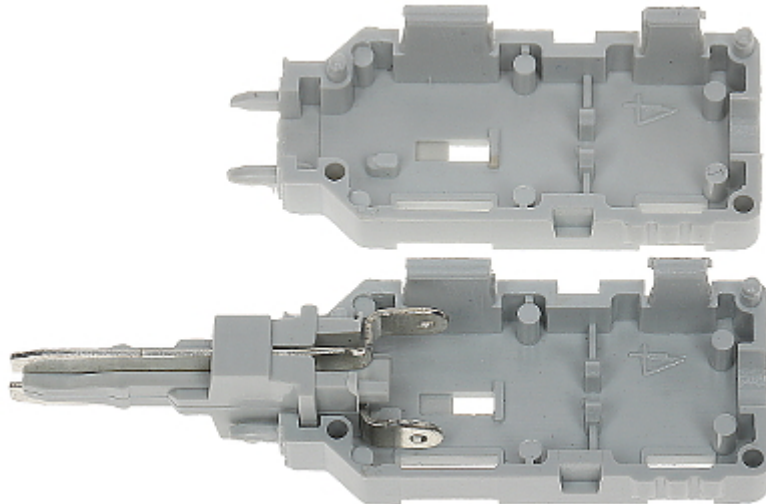

Code: LSA-W

MEASURING CONNECTOR 2-PIN LSA-W

Net: 0.45 EUR Gross: 0.55 EUR

Measuring connector for couplers LSA type.

SPECIFICATION

Number of pins:	2 pcs
Weight:	0.003 kg
Dimensions:	49 x 14 x 9.5 mm

PRESENTATION

Internal view:

Example of application: