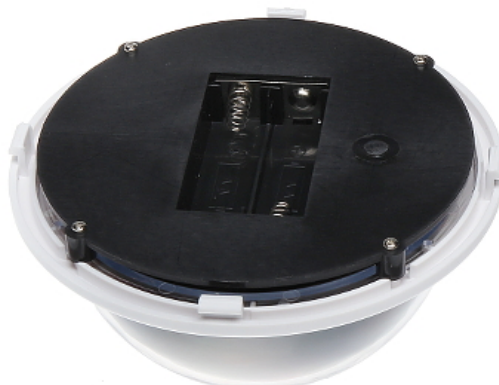

PRESENTATION

View after remove the dome cover (the place for batteries visible):

DELTA-OPTI Monika Matysiak; <https://www.delta.poznan.pl>
POL; 60-713 Poznań; Graniczna 10
e-mail: delta-opti@delta.poznan.pl; tel: +(48) 61 864 69 60