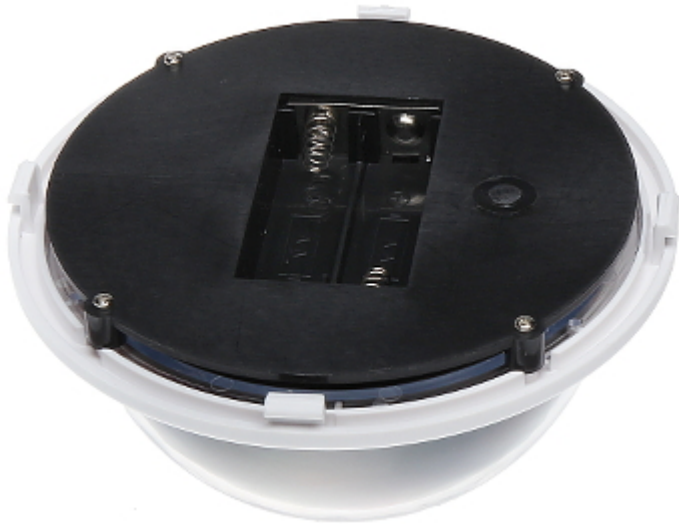

Code: ASD-127/LED

## DUMMY CAMERA ASD-127/LED

Net: 14.05 EUR Gross: 14.05 EUR

Speed Dome dummy camera with bracket.  
It is equipped with blinking, red LED. This solution makes the dummy camera gets your attention and is easy visible.  
Dummy device is powered by internal batteries.

### SPECIFICATION

|                           |                                  |
|---------------------------|----------------------------------|
| IR illuminator imitation: | —                                |
| Blinking LED:             | ✓ red                            |
| Motion detector:          | —                                |
| Battery power supply:     | 2x AA (Batteries) (not included) |
| Housing:                  | Plastic, Dome                    |
| Color:                    | White                            |
| Weight:                   | 0.31 kg                          |
| Dimensions:               | Ø 127 x 280 mm                   |
| Guarantee:                | 2 years                          |

Mounting side view:

In the kit: