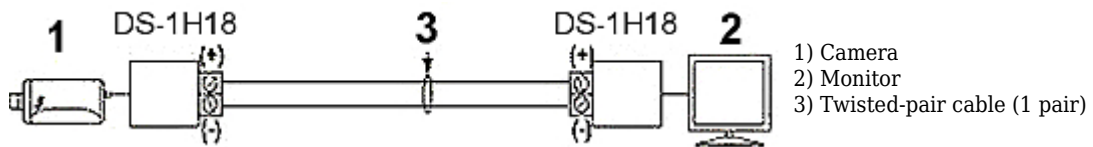

SPECIFICATION

In package:	2 pcs The price for package
Standard:	<ul style="list-style-type: none">• AHD - 5 Mpx,• HD-CVI - 8 Mpx 4K UHD,• HD-TVI - 8 Mpx 4K UHD,• CVBS - PAL, NTSC
Device type:	Passive
Number of channels:	1
Video transmission range:	<ul style="list-style-type: none">• 250 m @ 720p - UTP cat. 5e• 150 m @ 1080p - UTP cat. 5e• 400 m @ CVBS - PAL, NTSC - UTP cat. 5e
Attenuation:	<ul style="list-style-type: none">• 4.43 MHz @ 0.11 dB• 11 MHz @ 0.18 dB• 21 MHz @ 0.28 dB• 38 MHz @ 0.45 dB• 42 MHz @ 0.48 dB• 67.5 MHz @ 0.63 dB The attenuation applies to two devices connected to each other
CMRR (dB @ 5MHz):	60 dB
Coaxial socket impedance:	75 Ω
Symmetrical socket impedance:	100 Ω
Coaxial socket type:	BNC plug
Symmetrical socket type:	Spring terminals
Operation temp:	-10 °C ... 70 °C
Permissible relative humidity:	< 95 %
Weight:	0.016 kg
Dimensions:	52 x 20 x 15 mm
Manufacturer / Brand:	Hikvision
SAP Code:	301600259
Guarantee:	3 years

PRESENTATION

DELTA-OPTI Monika Matysiak; <https://www.delta.poznan.pl>
POL; 60-713 Poznań; Graniczna 10
e-mail: delta-opti@delta.poznan.pl; tel: +(48) 61 864 69 60

Connecting the twisted-pair cable to the transformer:

The device is tiny sizes:

Connection diagram:

OUR TESTS

Amplitude - frequency response - 2 transformers connected briefly (RF PWR OUT = 0 dBm):

OUR OPINIONS

- The device has a very good amplitude - frequency response.
- Tiny dimensions allow to easy montage of the transformers even in case of thick BNC sockets mounted.
- Spring terminals for twisted-pair cable allow to quick assembly without any tools.