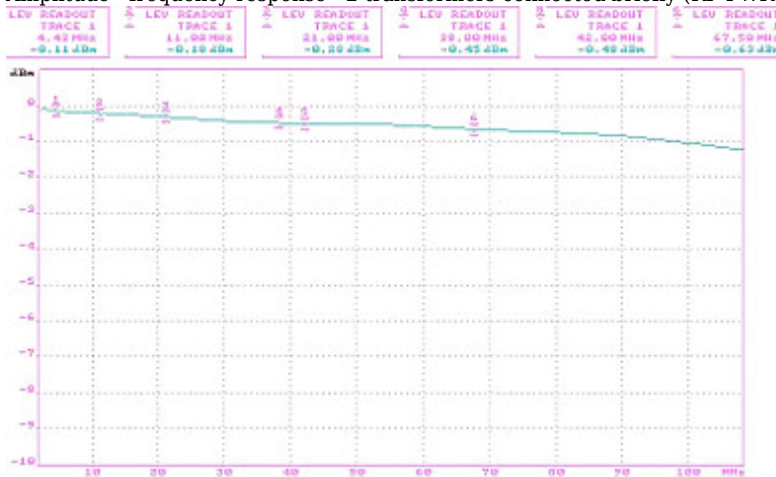

The device is tiny sizes:

Connection diagram:

OUR TESTS

Amplitude - frequency response - 2 transformers connected briefly (RF PWR OUT = 0 dBm):

OUR OPINIONS

- The device has a very good amplitude - frequency response.
- Tiny dimensions allow to easy montage of the transformers even in case of thick BNC sockets mounted.
- Spring terminals for twisted-pair cable allow to quick assembly without any tools.