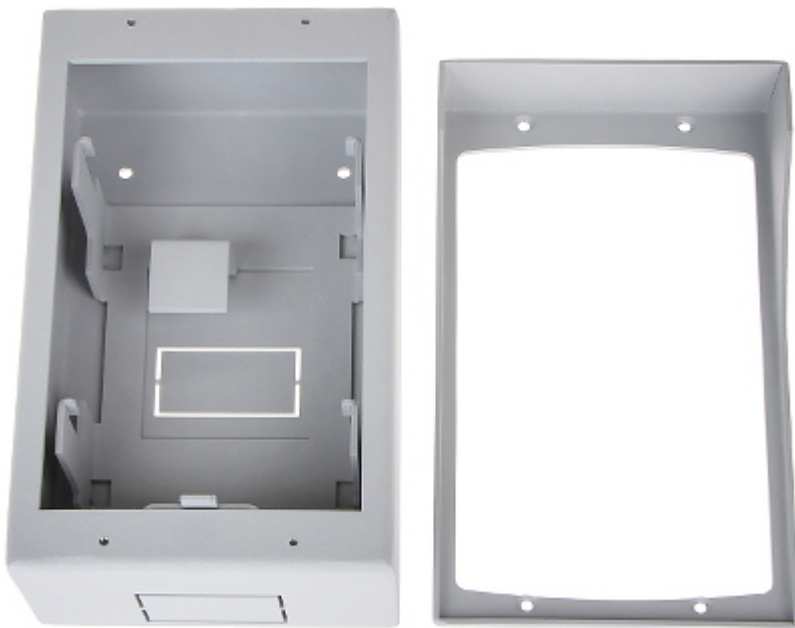

Code: DS-KAB01

## SURFACE HOUSING **DS-KAB01** Hikvision

Net: **55.69 EUR** Gross: **68.50 EUR**

The surface mounting box with rain-shield is dedicated to the DS-KV8X02-IM series devices. The rain-shield is a separate part of the housing.

### SPECIFICATION

Material:	Stainless steel SUS201, SGCC
Application:	DS-KV8X02-IM
Color:	Light gray
Weight:	1.356 kg
External dimensions:	212 x 115 x 80 mm
Manufacturer / Brand:	Hikvision
SAP Code:	305700159
Guarantee:	<b>3 years</b>

Side view:

Rear view:

Dimensions: