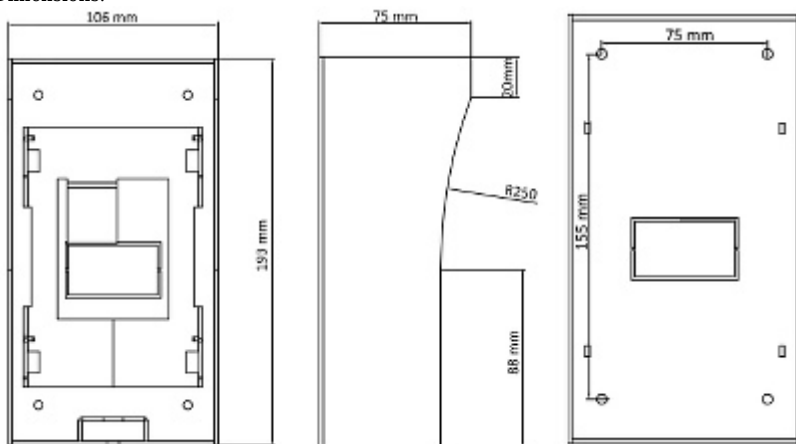

Code: DS-KAB02

SURFACE HOUSING **DS-KAB02** Hikvision

Net: **36.29 EUR** Gross: **44.64 EUR**

The surface mounting box with rain-shield is dedicated to the DS-KV8X02-IM series devices.

SPECIFICATION

Material:	Stainless steel SUS201, SGCC
Application:	DS-KV8X02-IM
Color:	Light gray
Weight:	1.072 kg
External dimensions:	193 x 106 x 75 mm
Manufacturer / Brand:	Hikvision
SAP Code:	305700160
Guarantee:	3 years

In the kit:

PACKAGE

Dimensions (L x W x H): 0x0x0 mm	Gross Weight: 0 kg
----------------------------------	--------------------