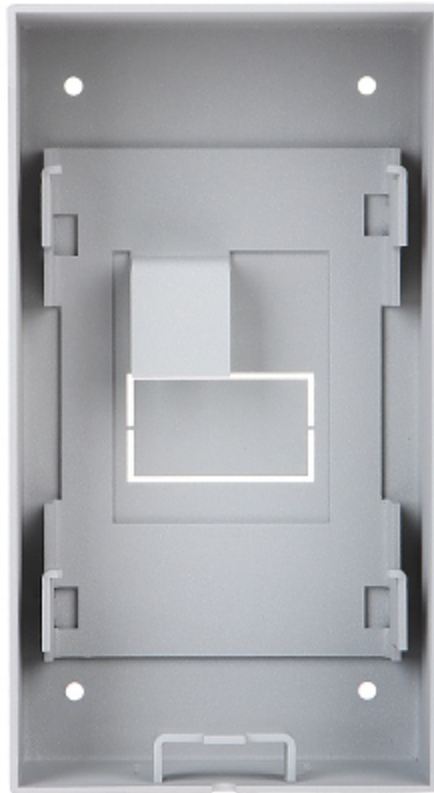

Code: DS-KAB02

## SURFACE HOUSING **DS-KAB02** Hikvision

Net: **38.58 EUR** Gross: **47.45 EUR**

The surface mounting box with rain-shield is dedicated to the DS-KV8X02-IM series devices.

### SPECIFICATION

Material:	Stainless steel SUS201, SGCC
Application:	DS-KV8X02-IM
Color:	Light gray
Weight:	1.072 kg
External dimensions:	193 x 106 x 75 mm
Manufacturer / Brand:	Hikvision
SAP Code:	305700160
Guarantee:	<b>3 years</b>

Front view:

Side view:

Rear view:

Dimensions:

In the kit: