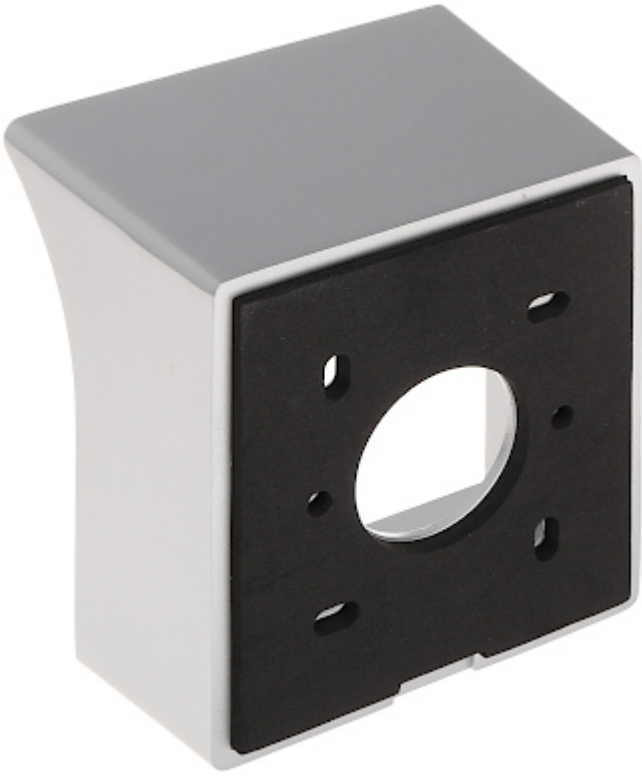

In the kit:

DELTA-OPTI Monika Matysiak; <https://www.delta.poznan.pl>
POL; 60-713 Poznań; Graniczna 10
e-mail: delta-opti@delta.poznan.pl; tel: +(48) 61 864 69 60