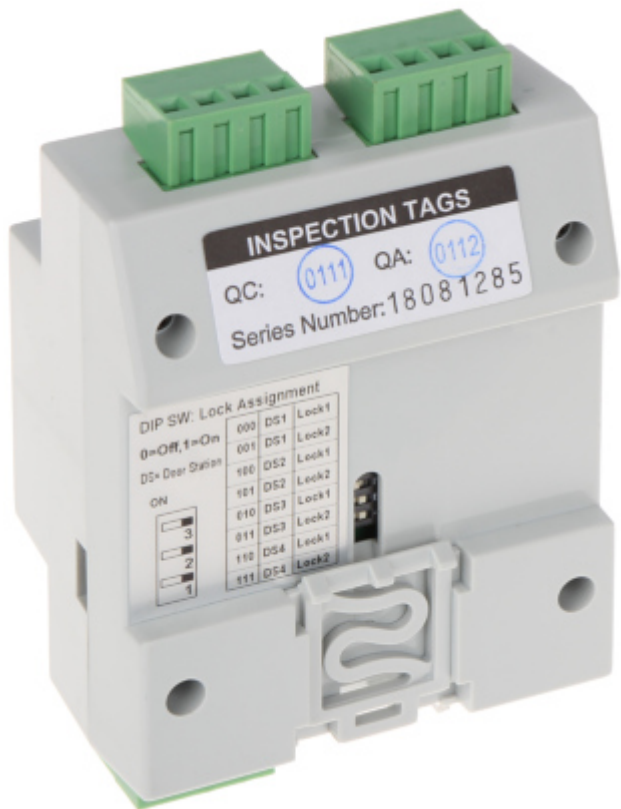

Code: B5

## SPECIFICATION

Number of relay outputs:	1
Power supply:	24 V DC
Relay maximal load:	2 A / 24 V DC
Output:	1 x NO/NC
Main features:	<ul style="list-style-type: none"><li>• Wiring - 2 wires without polarity</li><li>• Electric lock supply: 12V DC / max. 300mA</li><li>• DIP SWITCH for configuration and addressing</li><li>• Operation status LED indicator</li><li>• Output for the additional lock release button or lighting control button</li><li>• Possibility to mount on a wall, or on the DIN TS-35 rail</li></ul>
Weight:	0.13 kg
Dimensions:	89 x 71 x 45 mm
Manufacturer / Brand:	VIDOS
Guarantee:	<b>3 years</b>

Side view:

Mounting side view:

Internal view (after open the enclosure):

In the kit: