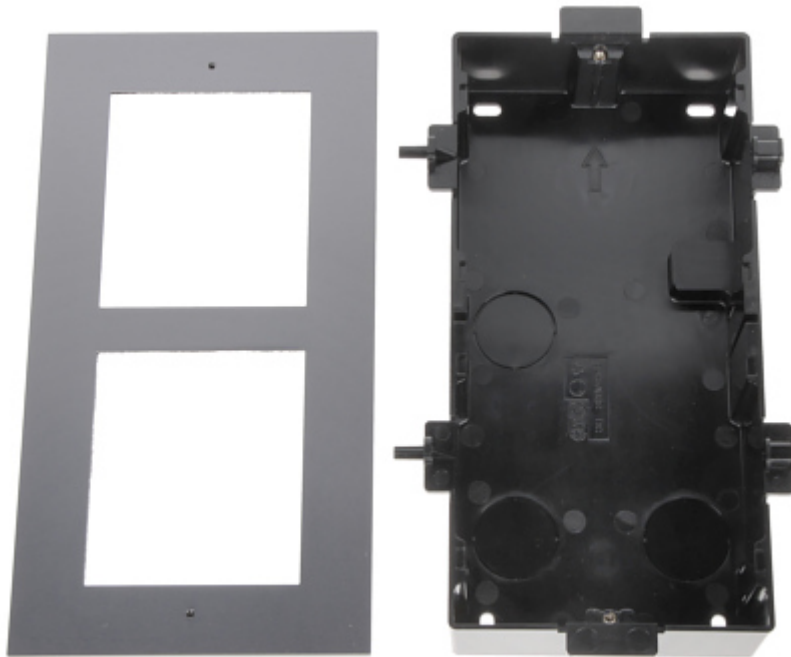

Particular elements: