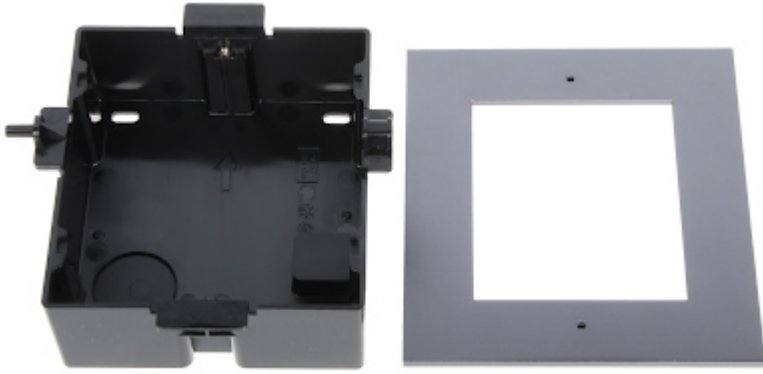

Particular elements: