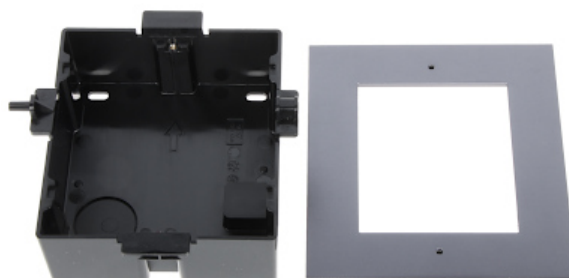

Particular elements: