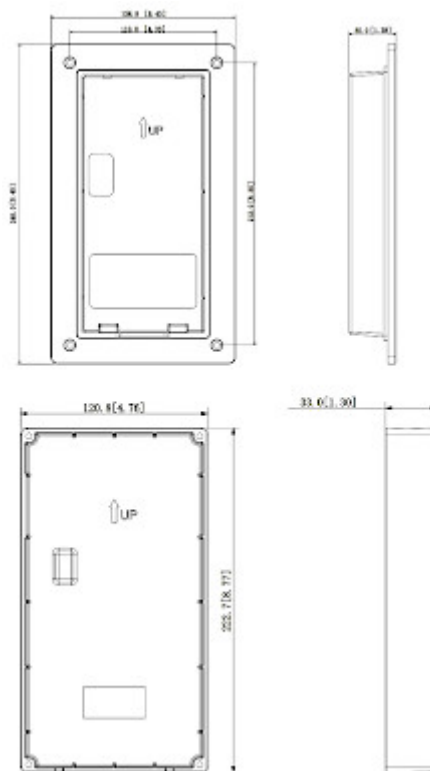

Dimensions: