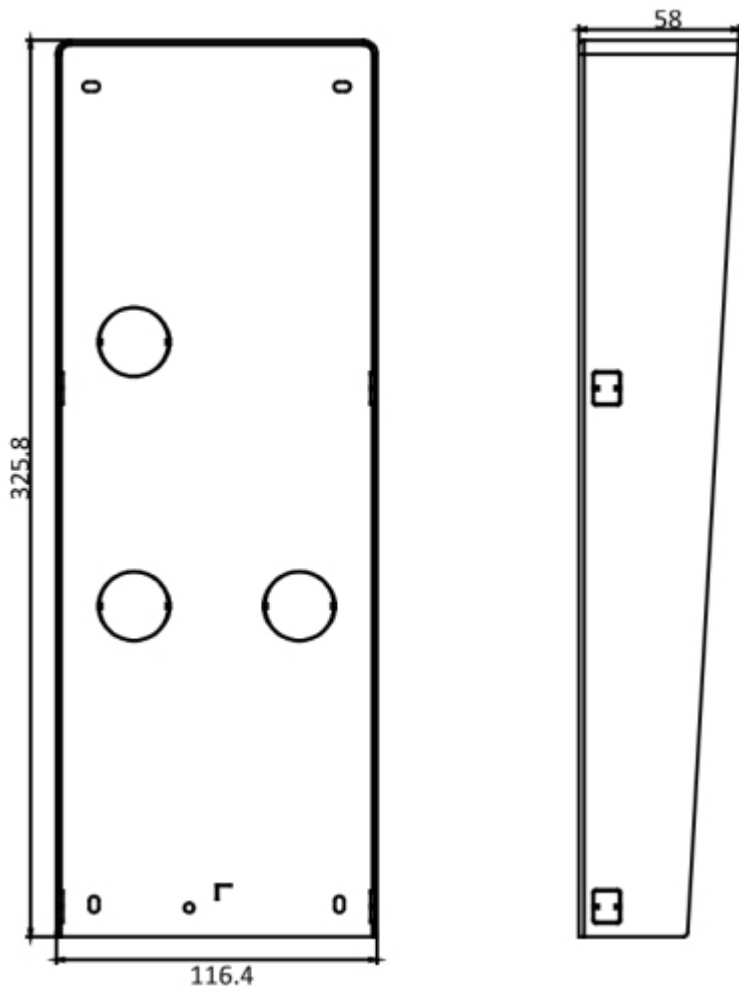

Code: DS-KABD8003-RS3

SURFACE HOUSING **DS-KABD8003-RS3** Hikvision

Net: **36.74 EUR** Gross: **45.19 EUR**

The surface mounting box with rain-shield is dedicated to the modular door station in the triple surface-mounted frame DS-KD-ACW3.

SPECIFICATION

Material:	Steel galvanized
Application:	DS-KD-ACW3
Color:	Graphite
Weight:	0.71 kg
External dimensions:	326 x 116 x 58 mm
Manufacturer / Brand:	Hikvision
SAP Code:	305700595
Guarantee:	3 years

PRESENTATION

Front view:

DELTA-OPTI Monika Matysiak; <https://www.delta.poznan.pl>
POL; 60-713 Poznań; Graniczna 10
e-mail: delta-opti@delta.poznan.pl; tel: +(48) 61 864 69 60

Rear view:

Dimensions:

In the kit: