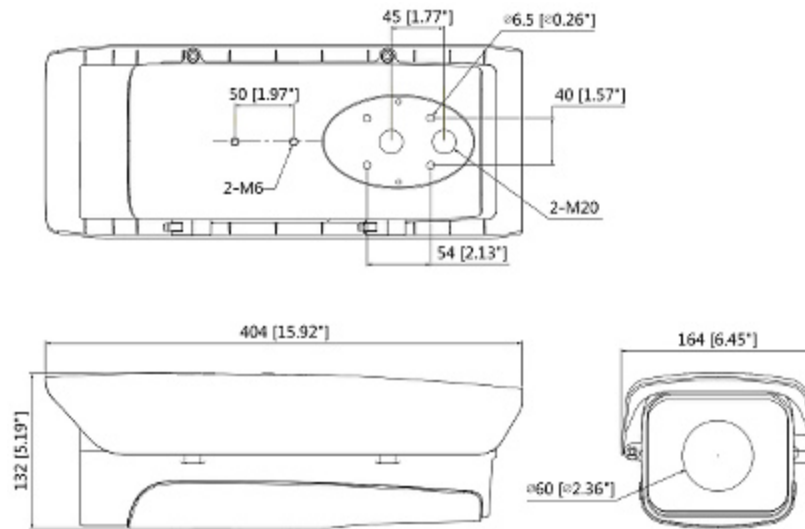

Half-open housings allow to easy access to inside mounted elements in contrast to sliding housings. Attention: The camera ground shouldn't be connected to the housing ground.

SPECIFICATION

External dimensions:	404 x 164 x 132 mm
Internal dimensions:	255 x 90 x 83 mm
Glass dimensions:	Ø 60 mm
Material:	Aluminum - powder painted / PC
Thermostat:	✓
Operation temp:	-40 °C ... 60 °C
"Index of Protection":	IP67
Vandal-proof:	IK10
Main features:	<ul style="list-style-type: none">• The product is adapted to work outdoors (heater and fan cooler built-in),• Power supply : PoE (802.3af/at),• Temperature sensor - included• Bracket not included in the kit
Weight:	2.5 kg
Manufacturer / Brand:	DAHUA
Guarantee:	3 years

Connectors:

Bottom view:

Dimensions:

In the kit: