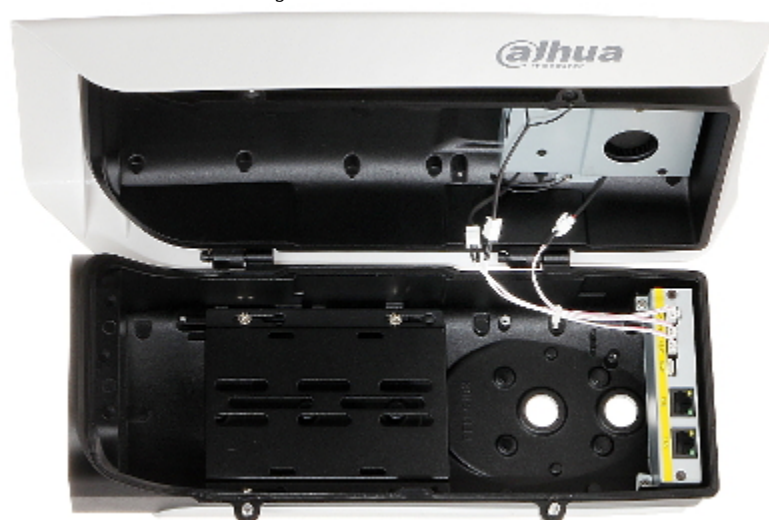

Internal view of the housing: