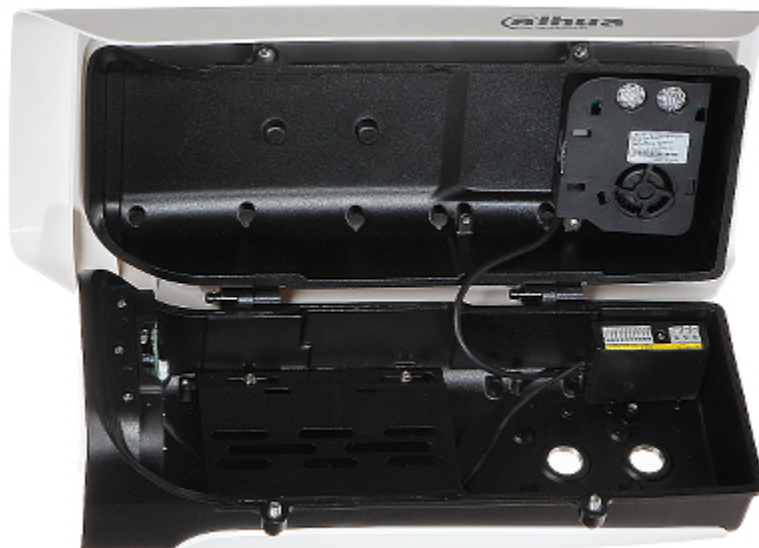

Internal view of the housing: