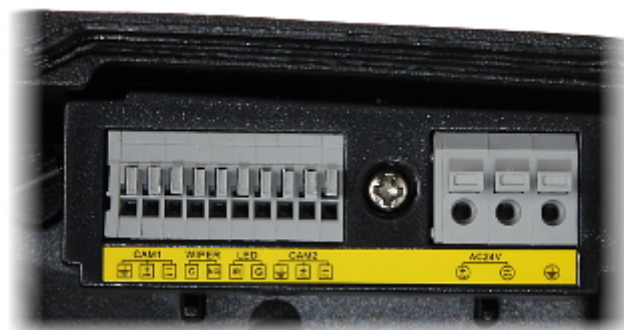

Built-in Infra-Red illuminator enables night monitoring. The range of IR illumination according to the manufacturer data, depends on outer conditions (visibility - air transparency, environment, wall colors ie. scene reflectance).

SPECIFICATION

External dimensions:	404 x 164 x 132 mm
Internal dimensions:	215 x 90 x 83 mm
Glass dimensions:	Ø 50 mm
Material:	Aluminum - powder painted / PC
Thermostat:	✓
IR illuminator:	100 m
Power supply:	24 V AC / 5 A (max)
"Index of Protection":	IP66
Vandal-proof:	IK10
Main features:	<ul style="list-style-type: none">• The product is adapted to work outdoors (heater and fan cooler built-in)• Bracket not included in the kit
Operation temp:	-40 °C ... 60 °C
Weight:	2.7 kg
Manufacturer / Brand:	DAHUA
Guarantee:	3 years

Connectors:

Bottom view:

Dimensions:

In the kit: