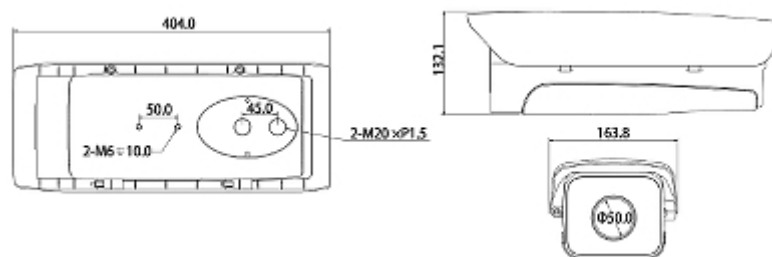

SPECIFICATION

External dimensions:	404 x 164 x 132 mm
Internal dimensions:	215 x 90 x 83 mm
Glass dimensions:	Ø 50 mm
Material:	Aluminum - powder painted / PC
Thermostat:	✓
IR illuminator:	100 m
Power supply:	24 V AC / 5 A (max)
"Index of Protection":	IP66
Vandal-proof:	IK10
Main features:	<ul style="list-style-type: none">• The product is adapted to work outdoors (heater and fan cooler built-in)• Bracket not included in the kit
Operation temp:	-40 °C ... 60 °C
Weight:	2.7 kg
Manufacturer / Brand:	DAHUA
Guarantee:	3 years

Connectors:

Bottom view:

Dimensions:

In the kit: