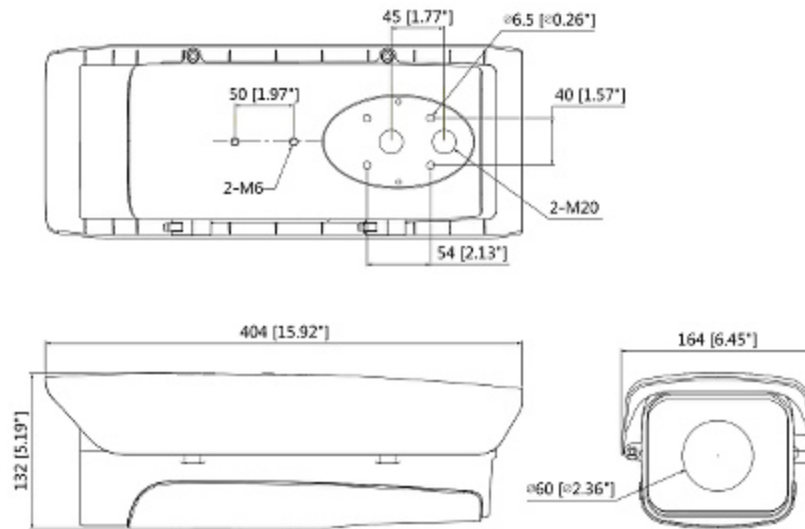

Half-open housings allow to easy access to inside mounted elements in contrast to sliding housings. Attention: The camera ground shouldn't be connected to the housing ground.

SPECIFICATION

External dimensions:	404 x 164 x 132 mm
Internal dimensions:	255 x 90 x 83 mm
Glass dimensions:	Ø 60 mm
Material:	Aluminum - powder painted / PC
Thermostat:	<input checked="" type="checkbox"/>
Operation temp:	-40 °C ... 60 °C
"Index of Protection":	IP67
Vandal-proof:	IK10
Main features:	<ul style="list-style-type: none">• The product is adapted to work outdoors (heater and fan cooler built-in),• Power supply : PoE (802.3af/at),• Temperature sensor - included• Bracket not included in the kit
Weight:	2.5 kg
Manufacturer / Brand:	DAHUA
Guarantee:	3 years

Connectors:

Bottom view:

Dimensions:

In the kit: