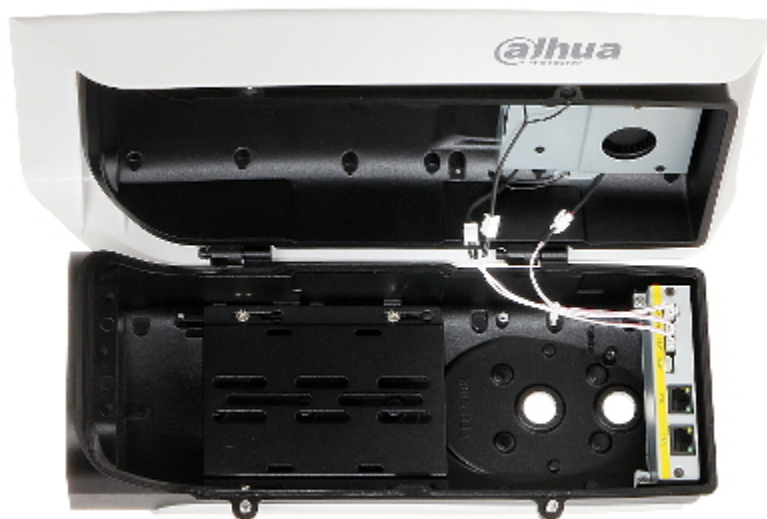

Internal view of the housing: