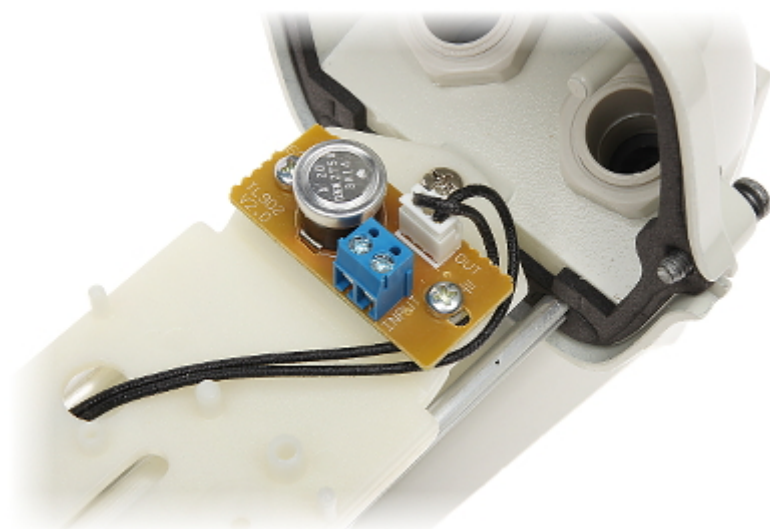

## OUTDOOR HOUSING TP-2606/12

Net: 30.54 USD Gross: 37.56 USD

Attention: The camera ground shouldn't be connected to the housing ground.

### SPECIFICATION

External dimensions:	408 x 118 x 108 mm
Internal dimensions:	235 x 75 x 67 mm
Glass dimensions:	62 x 58 mm
Material:	Aluminum - powder painted
Thermostat:	✓
"Index of Protection":	IP66
Main features:	<ul style="list-style-type: none"><li>• The product is adapted to work outdoors</li><li>• The heater with 12V DC / 24V AC thermostat included + Bracket + Bracket</li></ul>
Weight:	1.2 kg
Guarantee:	2 years

### PRESENTATION

Side view:

Internal view of the housing:

Bottom view:

Wall mounting side view:

In the kit: