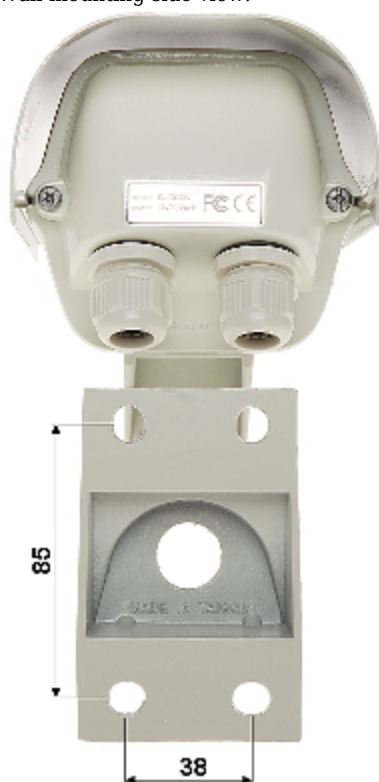

Code: TP-2606/12

## OUTDOOR HOUSING TP-2606/12

Net: 30.54 USD Gross: 37.56 USD

Attention: The camera ground shouldn't be connected to the housing ground.

### SPECIFICATION

External dimensions:	408 x 118 x 108 mm
Internal dimensions:	235 x 75 x 67 mm
Glass dimensions:	62 x 58 mm
Material:	Aluminum - powder painted
Thermostat:	✓
"Index of Protection":	IP66
Main features:	<ul style="list-style-type: none"><li>• The product is adapted to work outdoors</li><li>• The heater with 12V DC / 24V AC thermostat included + Bracket + Bracket</li></ul>
Weight:	1.2 kg
Guarantee:	2 years

### PRESENTATION

Side view:

Internal view of the housing:

Bottom view:

Wall mounting side view:

In the kit: