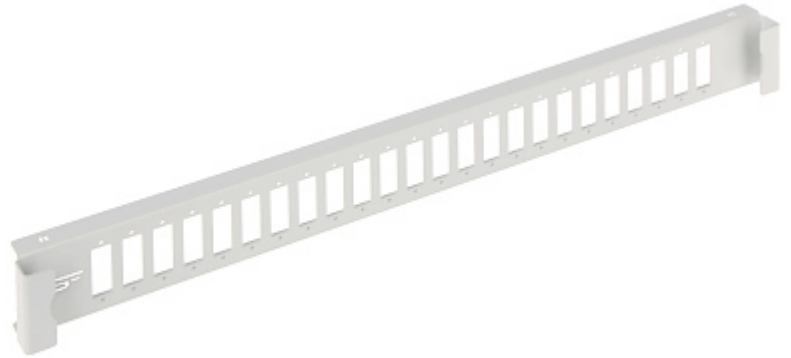

Code: PP-24DX-SC

SC DUPLEX PATCH PANEL **PP-24DX-SC**

Net: **3.27 EUR** Gross: **3.27 EUR**

1U patch panel front for 24 adapters SC duplex.

SPECIFICATION

Number of outlets:	24 x SC duplex
Adapter hole dimensions:	26 x 10 mm
Support:	PPO-1U/3
Color:	Light gray
Housing:	1U
Guarantee:	2 years

PRESENTATION

Front view:

PACKAGE

Dimensions (L x W x H): 0x0x0 mm	Gross Weight: 0 kg
----------------------------------	--------------------

DELTA-OPTI Monika Matysiak; <https://www.delta.poznan.pl>
POL; 60-713 Poznań; Graniczna 10
e-mail: delta-opti@delta.poznan.pl; tel: +(48) 61 864 69 60