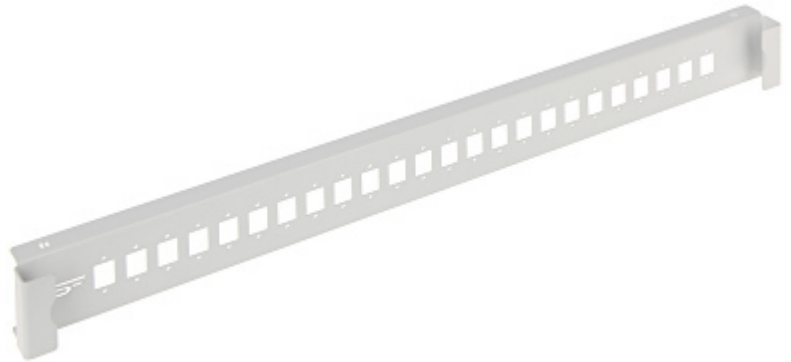

Code: PP-24SX-SC

SC PATCH PANEL **PP-24SX-SC**

Net: **4.83 EUR** Gross: **5.94 EUR**

1U patch panel front for 24 adapters SC simplex / LC duplex.

SPECIFICATION

Number of outlets:	24 x SC simplex / 24 x LC duplex
Adapter hole dimensions:	13 x 10 mm
Support:	PPO-1U/3
Color:	Light gray
Housing:	1U
Guarantee:	2 years

PRESENTATION

Front view:

PACKAGE

Dimensions (L x W x H): 0x0x0 mm	Gross Weight: 0 kg
----------------------------------	--------------------

DELTA-OPTI Monika Matysiak; <https://www.delta.poznan.pl>
POL; 60-713 Poznań; Graniczna 10
e-mail: delta-opti@delta.poznan.pl; tel: +(48) 61 864 69 60