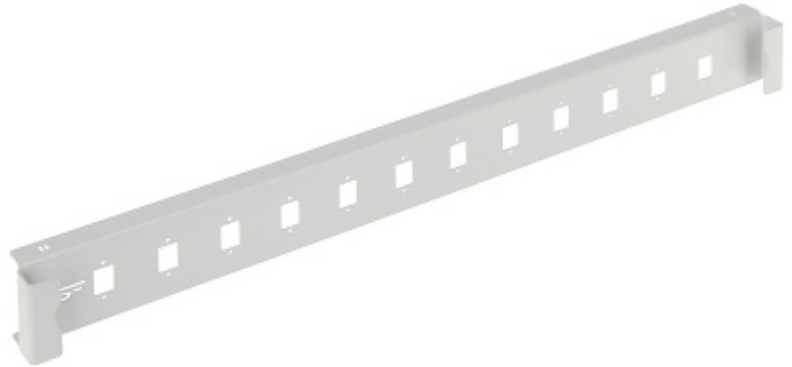

Code: PP-12SX-SC

SC PATCH PANEL **PP-12SX-SC**

Net: **3.48 EUR** Gross: **4.28 EUR**

1U patch panel front for 12 adapters SC simplex / LC duplex.

SPECIFICATION

Number of outlets:	12 x SC simplex / 12 x LC duplex
Adapter hole dimensions:	13 x 10 mm
Support:	PPO-1U/3
Color:	Light gray
Housing:	1U
Guarantee:	2 years