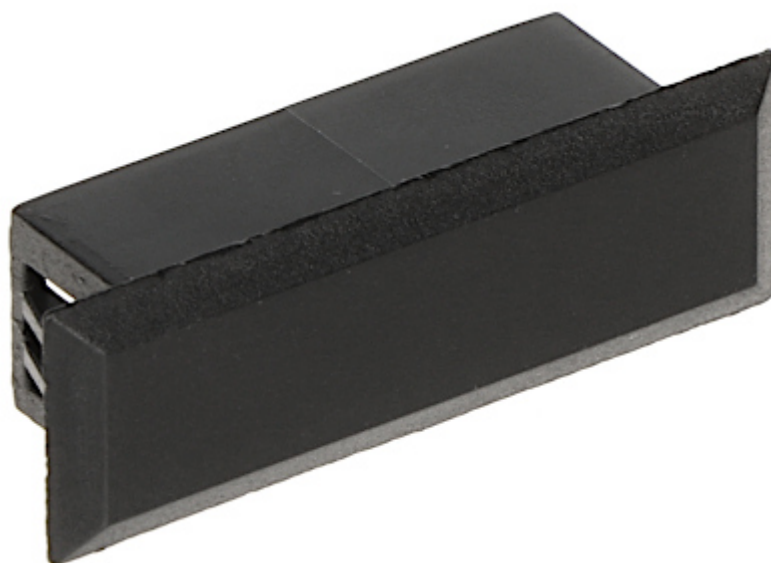

Code: PPZO-2SC/B

## DUMMY PLUG SC DUPLEX **PPZO-2SC/B**

Net: **0.41 EUR** Gross: **0.50 EUR**

Dummy plug SC duplex.

### SPECIFICATION

Application:	SC duplex
Color:	Black
Dimensions:	34 x 11 x 10 mm