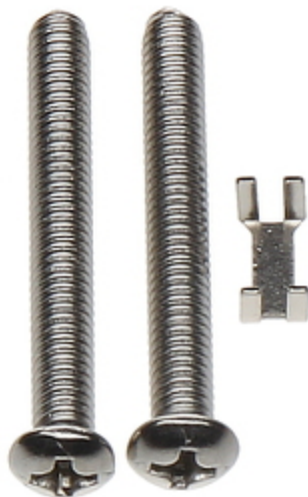

In the kit:

OUR OPINIONS

- Very easy installation.
- Modern and ergonomic design.