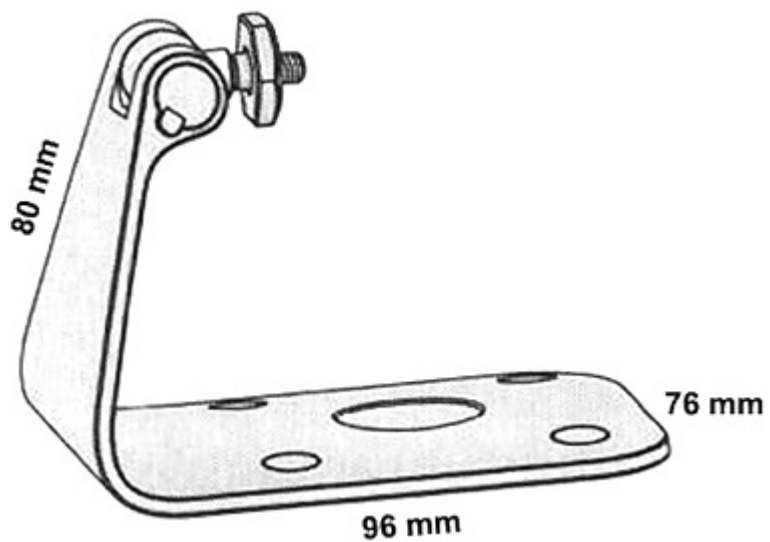

Example of application:

In the kit: