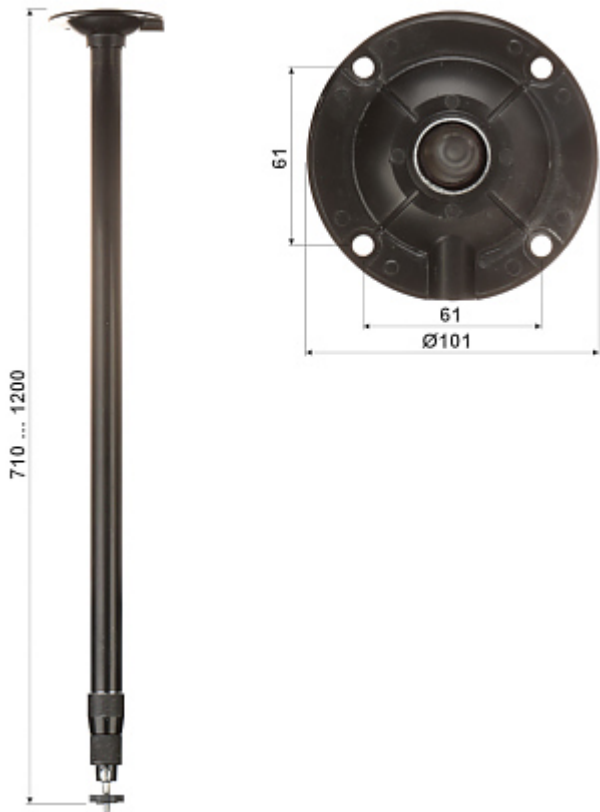

Code: BR-60X120-B

CAMERA CEILING TELESCOPIC BRACKET **BR-60X120-B**

Net: **12.78 EUR** Gross: **12.78 EUR**

Ceiling bracket for indoor cameras.

Camera position adjustment in all planes. Bracket has cable entry.

SPECIFICATION

Material:	Aluminum + Plastic
Color:	Black
Distance from mounting surface:	0.71 ... 1.22 m
Weight:	0.39 kg
Dimensions:	Ø 0.101 x 0.71 ... 1.22 m
Guarantee:	2 years

PRESENTATION

Bracket has cable entry:

DELTA-OPTI Monika Matysiak; <https://www.delta.poznan.pl>
POL; 60-713 Poznań; Graniczna 10
e-mail: delta-opti@delta.poznan.pl; tel: +(48) 61 864 69 60

Bracket dimensions:

PACKAGE

Dimensions (L x W x H): 0x0x0 mm	Gross Weight: 0 kg
----------------------------------	--------------------