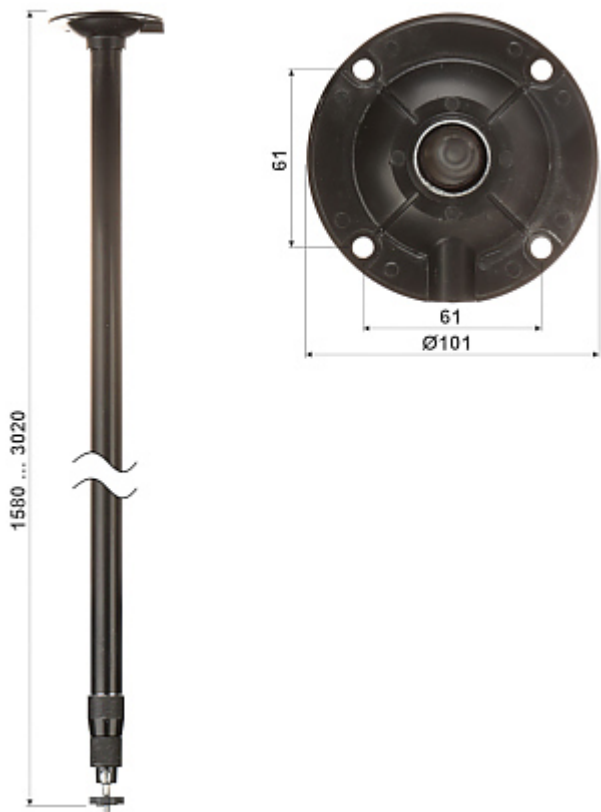

# CAMERA CEILING TELESCOPIC BRACKET **BR-150X300-B**

Net: **23.18 EUR** Gross: **23.18 EUR**

Ceiling bracket for indoor cameras.

Camera position adjustment in all planes. Bracket has cable entry.

## SPECIFICATION

Material:	Aluminum + Plastic
Color:	Black
Distance from mounting surface:	1.58 ... 3.02 m
Weight:	0.83 kg
Dimensions:	Ø 0.101 x 1.58 ... 3.02 m
Guarantee:	2 years

## PRESENTATION

Bracket has cable entry:

DELTA-OPTI Monika Matysiak; <https://www.delta.poznan.pl>  
POL; 60-713 Poznań; Graniczna 10  
e-mail: [delta-opti@delta.poznan.pl](mailto:delta-opti@delta.poznan.pl); tel: +(48) 61 864 69 60

Bracket dimensions:

**PACKAGE**

Dimensions (L x W x H): 0x0x0 mm	Gross Weight: 0 kg
----------------------------------	--------------------