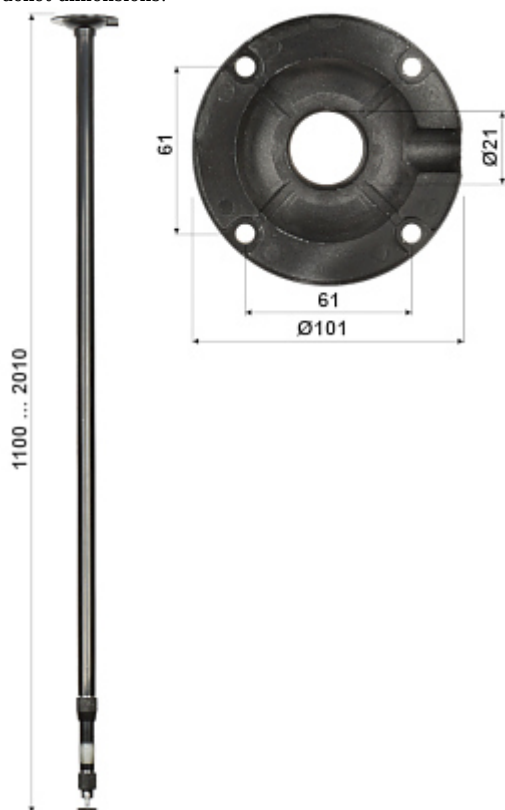

Code: BR-100X200-B

CAMERA CEILING TELESCOPIC BRACKET **BR-100X200-B**

Net: **15.75 EUR** Gross: **15.75 EUR**

Ceiling bracket for indoor cameras.

Camera position adjustment in all planes. Bracket has cable entry.

SPECIFICATION

Material:	Aluminum
Color:	Black
Distance from mounting surface:	1.1 ... 2.01 m
Weight:	0.55 kg
Dimensions:	<ul style="list-style-type: none">• Ø 0.101 x 1.105 ... 2.015 m• Ø 21 mm - Inner diameter
Guarantee:	2 years

PRESENTATION

Bracket has cable entry:

DELTA-OPTI Monika Matysiak; <https://www.delta.poznan.pl>
POL; 60-713 Poznań; Graniczna 10
e-mail: delta-opti@delta.poznan.pl; tel: +(48) 61 864 69 60

Bracket dimensions:

PACKAGE

Dimensions (L x W x H): 0x0x0 mm	Gross Weight: 0 kg
----------------------------------	--------------------