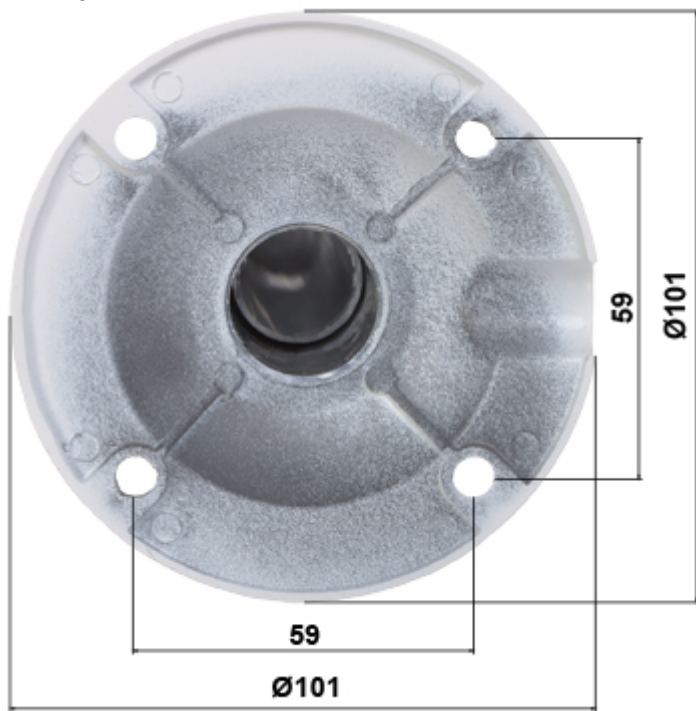

Code: BR-60X120-W

CAMERA CEILING TELESCOPIC BRACKET **BR-60X120-W**

Net: 10.06 EUR Gross: 10.06 EUR

Ceiling bracket for indoor cameras.

Camera position adjustment in all planes. Bracket has cable entry.

SPECIFICATION

Material:	Aluminum + Plastic
Color:	White
Distance from mounting surface:	0.71 ... 1.22 m
Weight:	0.32 kg
Dimensions:	Ø 0.101 x 0.71 ... 1.22 m
Guarantee:	2 years

PRESENTATION

Bracket has cable entry:

DELTA-OPTI Monika Matysiak; <https://www.delta.poznan.pl>
POL; 60-713 Poznań; Graniczna 10
e-mail: delta-opti@delta.poznan.pl; tel: +(48) 61 864 69 60

Mounting dimensions:

PACKAGE

Dimensions (L x W x H): 0x0x0 mm	Gross Weight: 0 kg
----------------------------------	--------------------

DELTA-OPTI Monika Matysiak; <https://www.delta.poznan.pl>
POL; 60-713 Poznań; Graniczna 10
e-mail: delta-opti@delta.poznan.pl; tel: +(48) 61 864 69 60