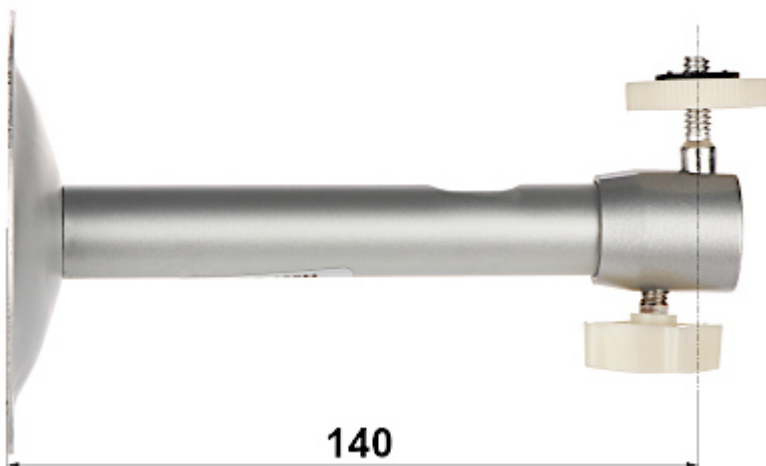

Code: BR-180M

CAMERA BRACKET **BR-180M**

Net: **1.80 EUR** Gross: **2.21 EUR**

For outdoor use.

SPECIFICATION

Material:	Metal + Plastic
Color:	Silver
Distance from mounting surface:	135 mm
Weight:	0.08 kg
Dimensions:	Ø 90 x 155 mm
Guarantee:	2 years

PRESENTATION

Bracket dimensions:

DELTA-OPTI Monika Matysiak; <https://www.delta.poznan.pl>
POL; 60-713 Poznań; Graniczna 10
e-mail: delta-opti@delta.poznan.pl; tel: +(48) 61 864 69 60

PACKAGE

Dimensions (L x W x H): 0x0x0 mm	Gross Weight: 0 kg
----------------------------------	--------------------