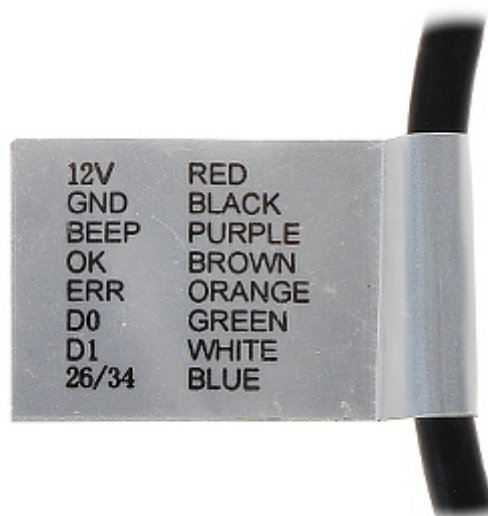

Code: DS-K1802M

PROXIMITY READER **DS-K1802M** Hikvision

Net: 144.00 PLN Gross: 177.12 PLN

Outdoor proximity cards and key-fobs reader.

SPECIFICATION

Cards support:	MIFARE 13.56 MHz
Reading distance of prox-keys:	max. 5 cm
Autonomous operation:	—
Keyboard built-in:	—
Doorbell button:	—
Communication:	Wiegand 34/26
Tamper output:	—
Power supply:	12 V DC
Maximal current consumption:	130 mA
Main features:	<ul style="list-style-type: none">• Watchdog built-in• LED indication• Buzzer
Operation temp:	-20 °C ... 65 °C
Permissible relative humidity:	10 ... 90 % (non-condensing)
"Index of Protection":	IP65
Housing:	Plastic, Waterproof
Color:	Black
Weight:	0.12 kg

PRESENTATION

Front panel view:

Mounting side view:

Connectors:

Connectors description:

In the kit: