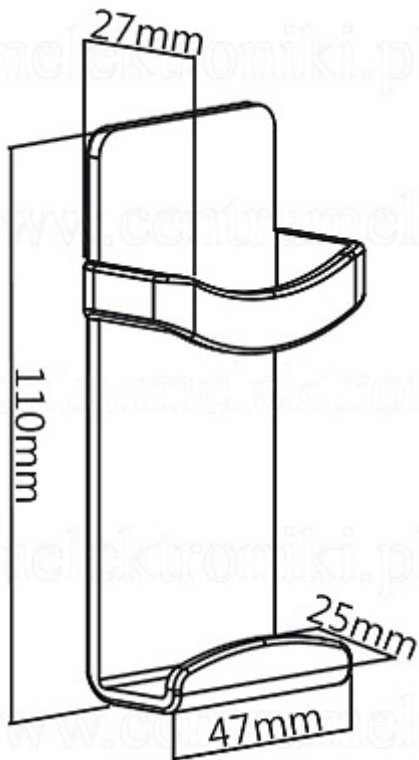

Code: MC-755

HANDLE FOR REMOTE CONTROL **MC-755** MACLEAN

Net: **5.72 EUR** Gross: **7.04 EUR**

Robust and durable handle for remote control which, thanks to built-in magnets and attached double-sided adhesive tape, can be attached to the most convenient place.

SPECIFICATION

Max. width of the remote control:	47 mm
Material:	ABS
Color:	Black
Main features:	<ul style="list-style-type: none">• Built-in basis magnets allow mounting to metal surfaces• Aesthetic and solid construction• Very easy and quick assembly
Weight:	0.03 kg
Dimensions:	110 x 55 x 27 mm
Manufacturer / Brand:	MACLEAN
Guarantee:	2 years

PRESENTATION

Mounting side view:

Dimensions:

Example of application:

In the kit: