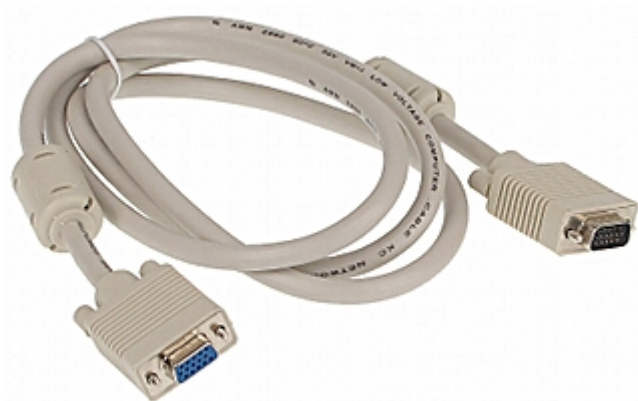

Code: VGA-W/VGA-G-1.5M

### SPECIFICATION

Connectors:	Plug D-Sub / Socket D-Sub
Length of the cable:	1.5 m
Main features:	<ul style="list-style-type: none"><li>• Solid workmanship</li><li>• 2 x DC filter to eliminate interferences</li></ul>
Weight:	0.240 kg
Guarantee:	2 years