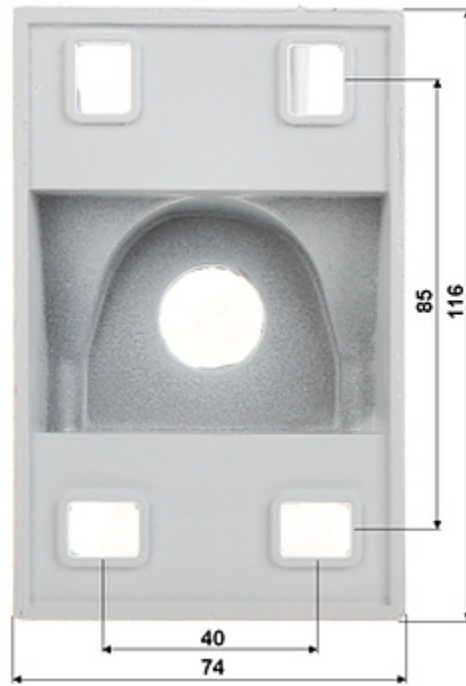

### SPECIFICATION

Material:	Aluminum
Distance from mounting surface:	285 mm
Cable hiding:	—
Color:	White
Adjustment:	in two planes
Weight:	0.45 kg
Guarantee:	2 years

### PRESENTATION

Side view:

Bracket wall mounting base dimensions:

Bracket camera or housing mounting base dimensions:

In the kit: