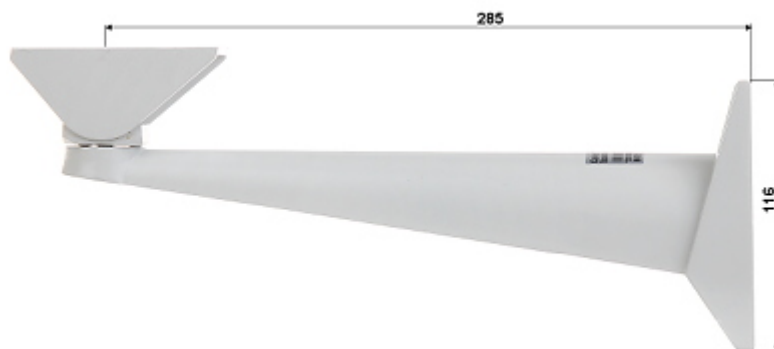

Code: BR-300TP

## HOUSING BRACKET **BR-300TP**

Net: 7.35 EUR Gross: 9.04 EUR

Aluminum, painted bracket for housings and cameras, outdoor.

### SPECIFICATION

Material:	Aluminum
Distance from mounting surface:	285 mm
Cable hiding:	<input type="checkbox"/>
Color:	White
Adjustment:	in two planes
Weight:	0.45 kg
Guarantee:	2 years

### PRESENTATION

Side view:

Bracket wall mounting base dimensions:

Bracket camera or housing mounting base dimensions:

In the kit: