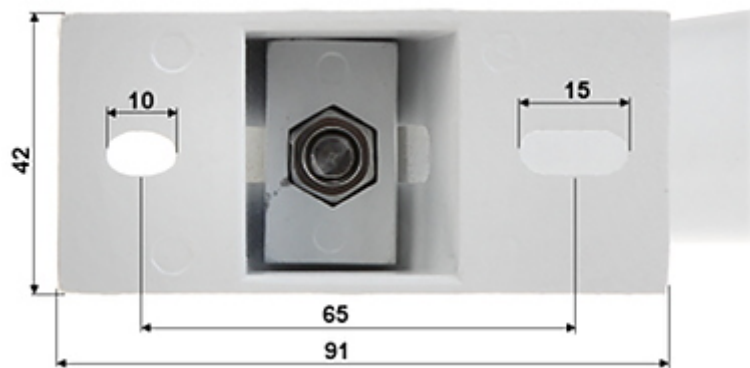

### SPECIFICATION

Material:	Aluminum
Distance from mounting surface:	285 mm
Cable hiding:	<input type="checkbox"/>
Color:	White
Adjustment:	in two planes
Weight:	0.45 kg
Guarantee:	2 years

### PRESENTATION

Side view:

Bracket wall mounting base dimensions:

Bracket camera or housing mounting base dimensions:

In the kit: