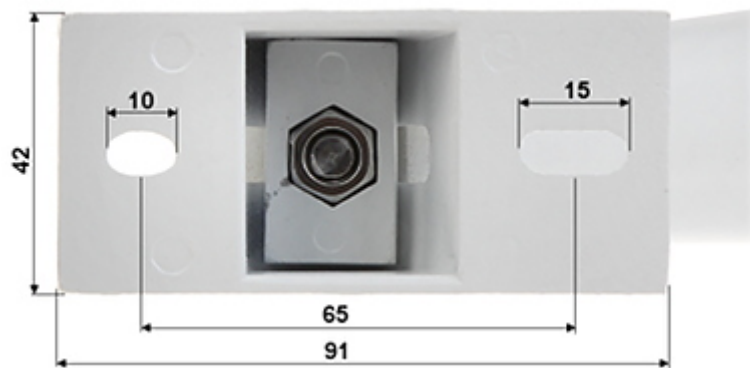

### SPECIFICATION

Material:	Aluminum
Distance from mounting surface:	285 mm
Cable hiding:	—
Color:	White
Adjustment:	in two planes
Weight:	0.45 kg
Guarantee:	2 years

### PRESENTATION

Side view:

Bracket wall mounting base dimensions:

Bracket camera or housing mounting base dimensions:

In the kit: