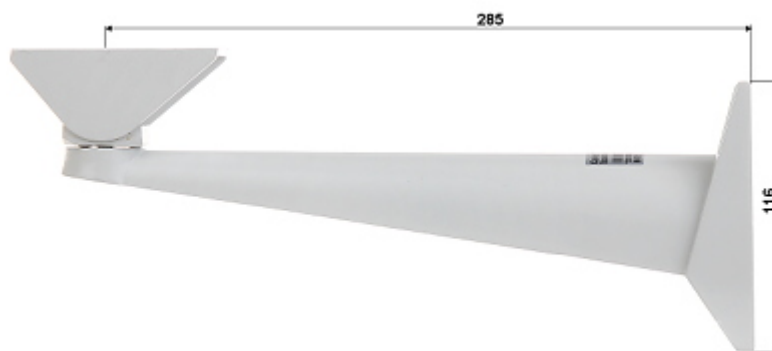

Code: BR-300TP

## HOUSING BRACKET **BR-300TP**

Net: **9.27 EUR** Gross: **11.40 EUR**

Aluminum, painted bracket for housings and cameras, outdoor.

### SPECIFICATION

Material:	Aluminum
Distance from mounting surface:	285 mm
Cable hiding:	—
Color:	White
Adjustment:	in two planes
Weight:	0.45 kg
Guarantee:	2 years

### PRESENTATION

Side view:

Bracket wall mounting base dimensions:

Bracket camera or housing mounting base dimensions:

In the kit: