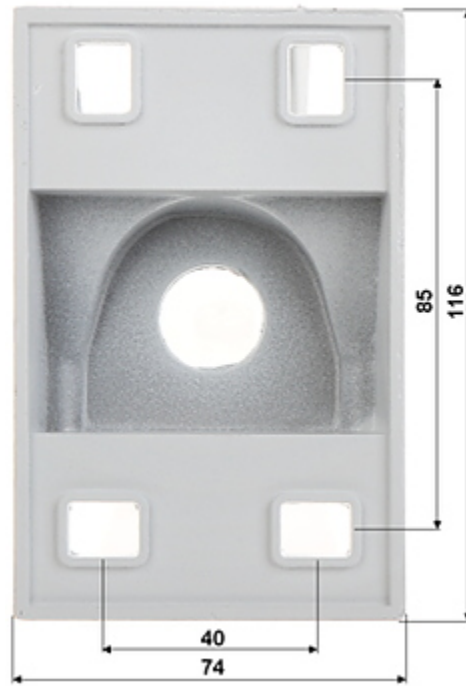

### SPECIFICATION

Material:	Aluminum
Distance from mounting surface:	285 mm
Cable hiding:	<input type="checkbox"/>
Color:	White
Adjustment:	in two planes
Weight:	0.45 kg
Guarantee:	2 years

### PRESENTATION

Side view:

Bracket wall mounting base dimensions:

Bracket camera or housing mounting base dimensions:

In the kit: